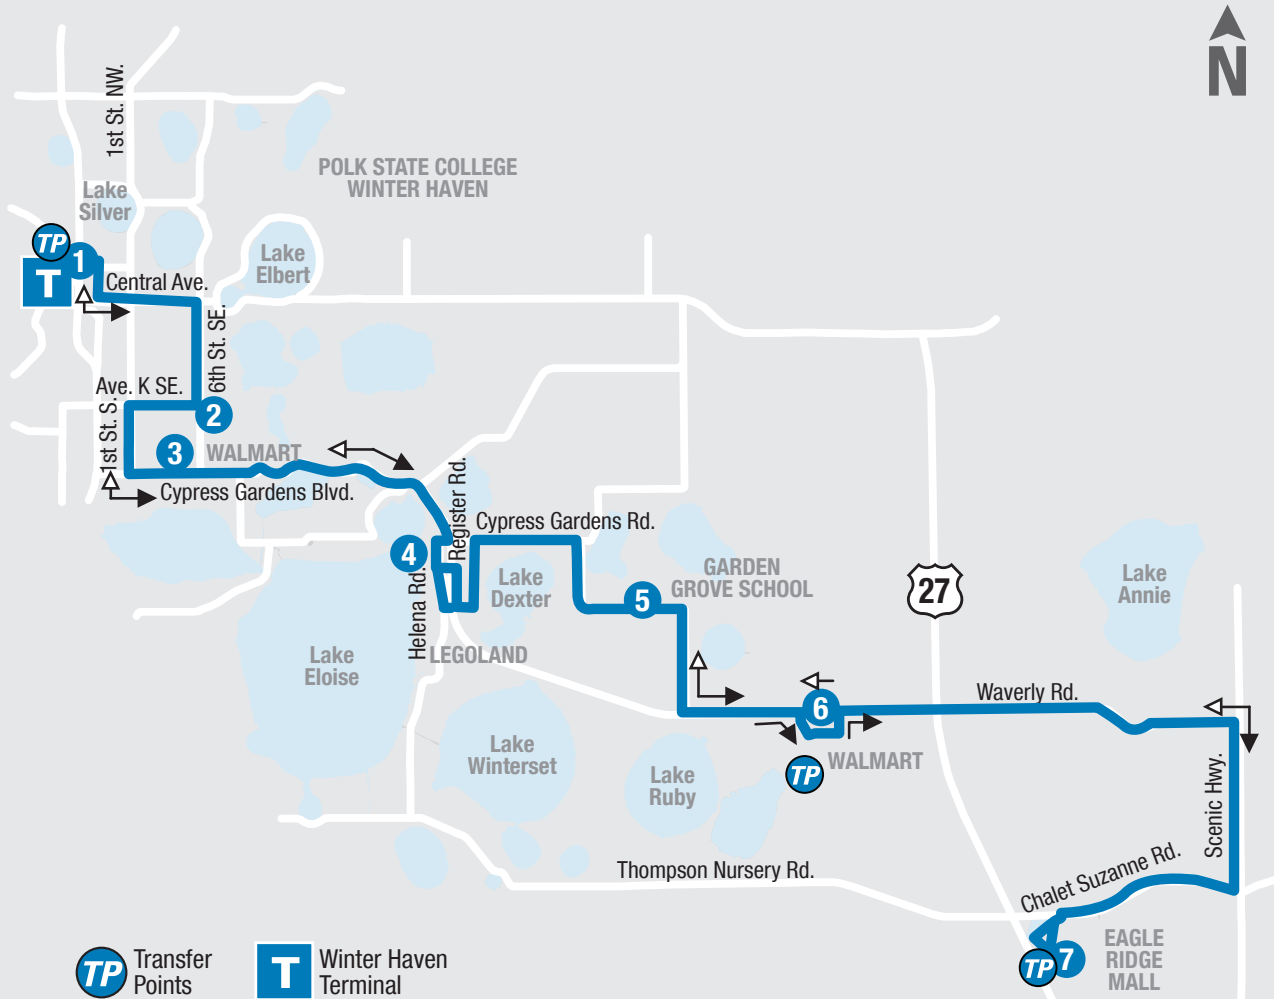

30 - LEGOLAND

TP Transfer Points
T Winter Haven Terminal

TRANSFER POINTS PUNTOS DE TRANSFERENCIA

Winter Haven Downtown Terminal: Rt 12, 15, 22XW, 27X, 40/44, 50 and 60

Eagle Ridge Mall: Rt 17X, 27X and 35

Walmart Supercenter: Rt 27X

➔ From Winter Haven Terminal to Eagle Ridge Mall
 Desde la Terminal de Winter Haven hacia Eagle Ridge Mall

➤ From Eagle Ridge Mall to Winter Haven Terminal
 Desde Eagle Ridge Mall hacia la Terminal de Winter Haven