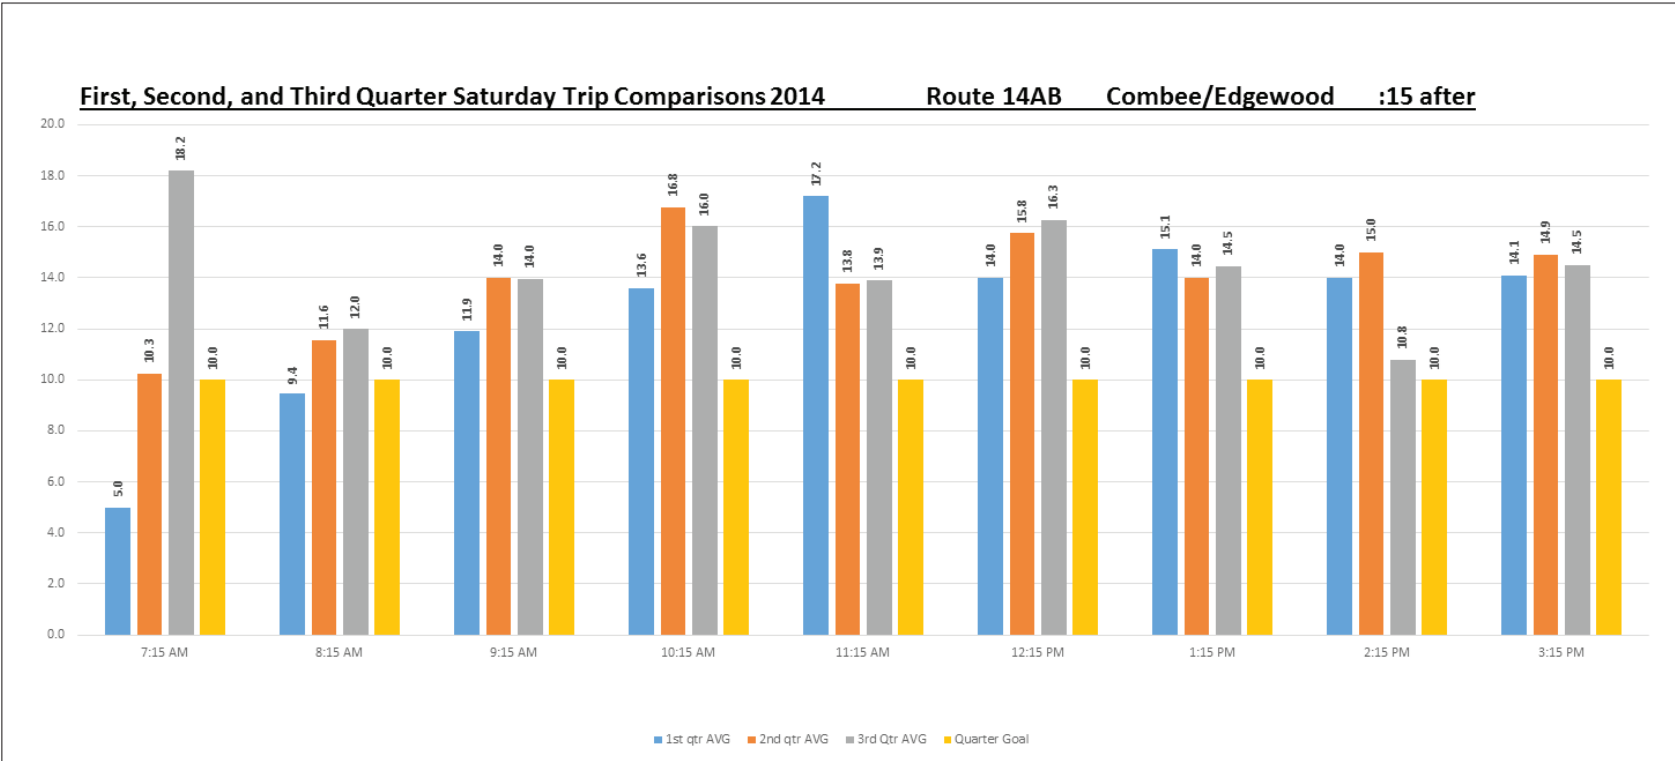

First, Second, and Third Quarter weekday Trip Comparisons 2014 Route 3CD Lakeland Hills Corridor :45 after

First, Second, and third Quarter Weekday Trip Comparisons 2014 **Route 10AB** **Circulator** **:15 after**

First, Second, and Third Quarter Saturday Trip Comparisons 2014 **Route 10AB** **Circulator** **:15 after**

First, Second, and Third Quarter Weekday Trip Comparisons 2014 **Route 14 CD** **Combee/Edgewood** **:15 after**