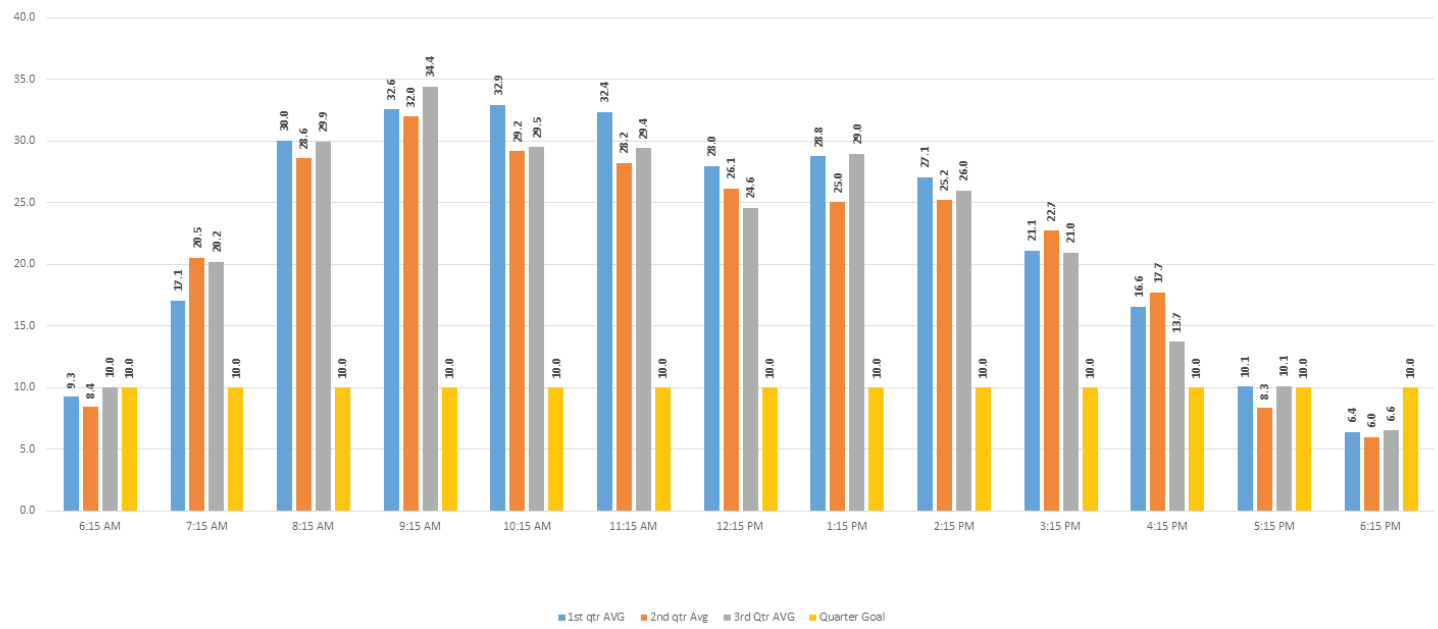

First, Second, and third Quarter Weekday Comparisons 2014 Route 3AB Lakeland Hills Corridor :15 after