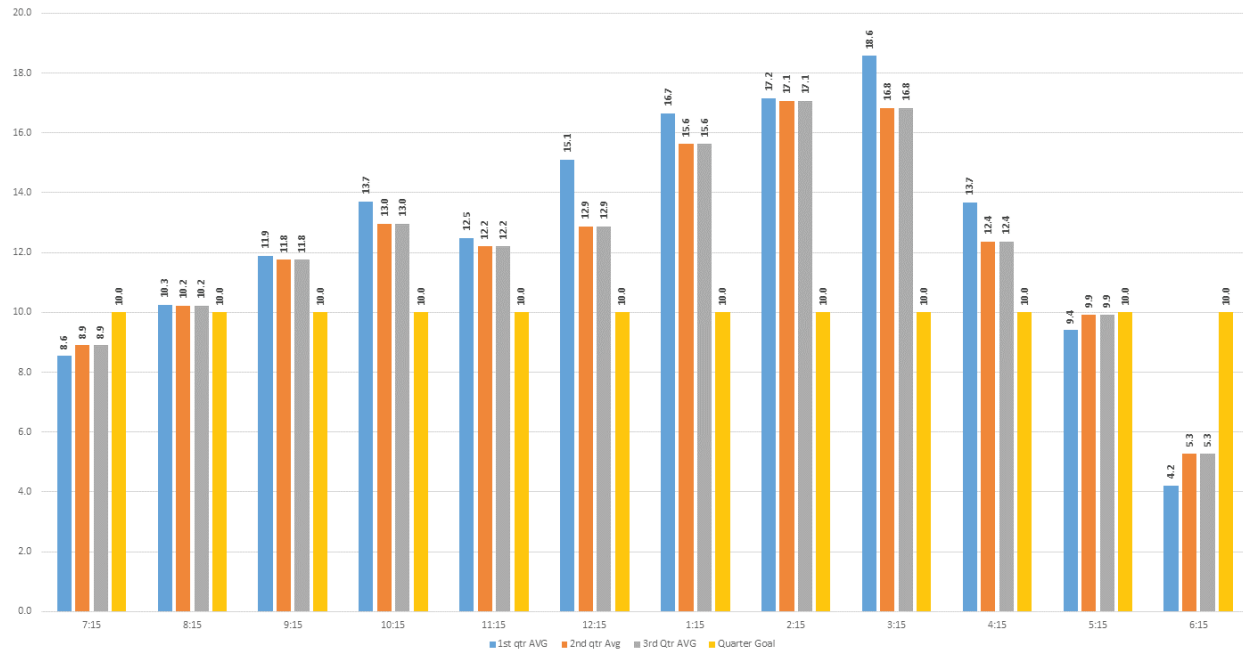

First, Second, and Third Quarter Weekday Trip Comparisons 2014 Route 47AB Duff Rd. Shuttle :15 after