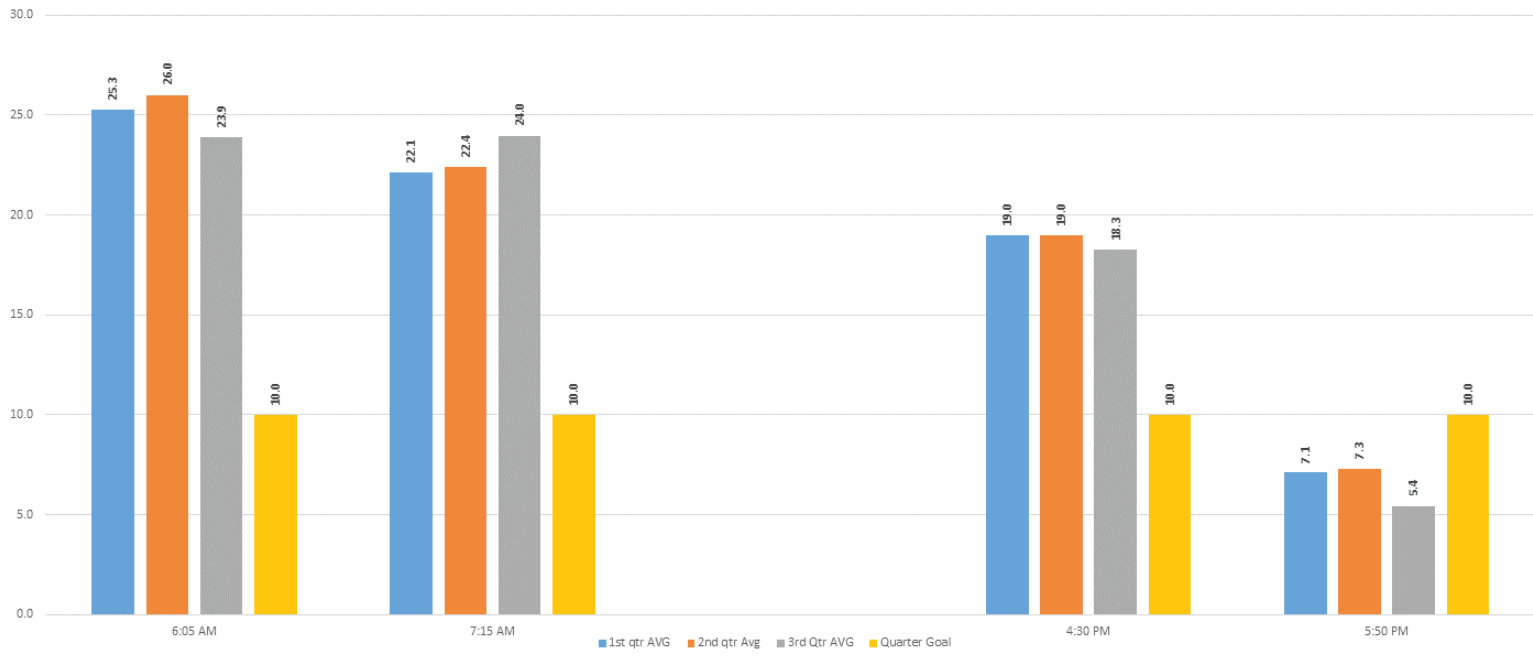

First, Second, and Third Quarter Weekday Trip Comparisons 2014 Route 12AB Lakeland/Winter Haven Connector :15 after

First, Second, and third Quarter weekday trip Comparisons 2014   **Route 22XL LK**   **Lakeland/Bartow Express**