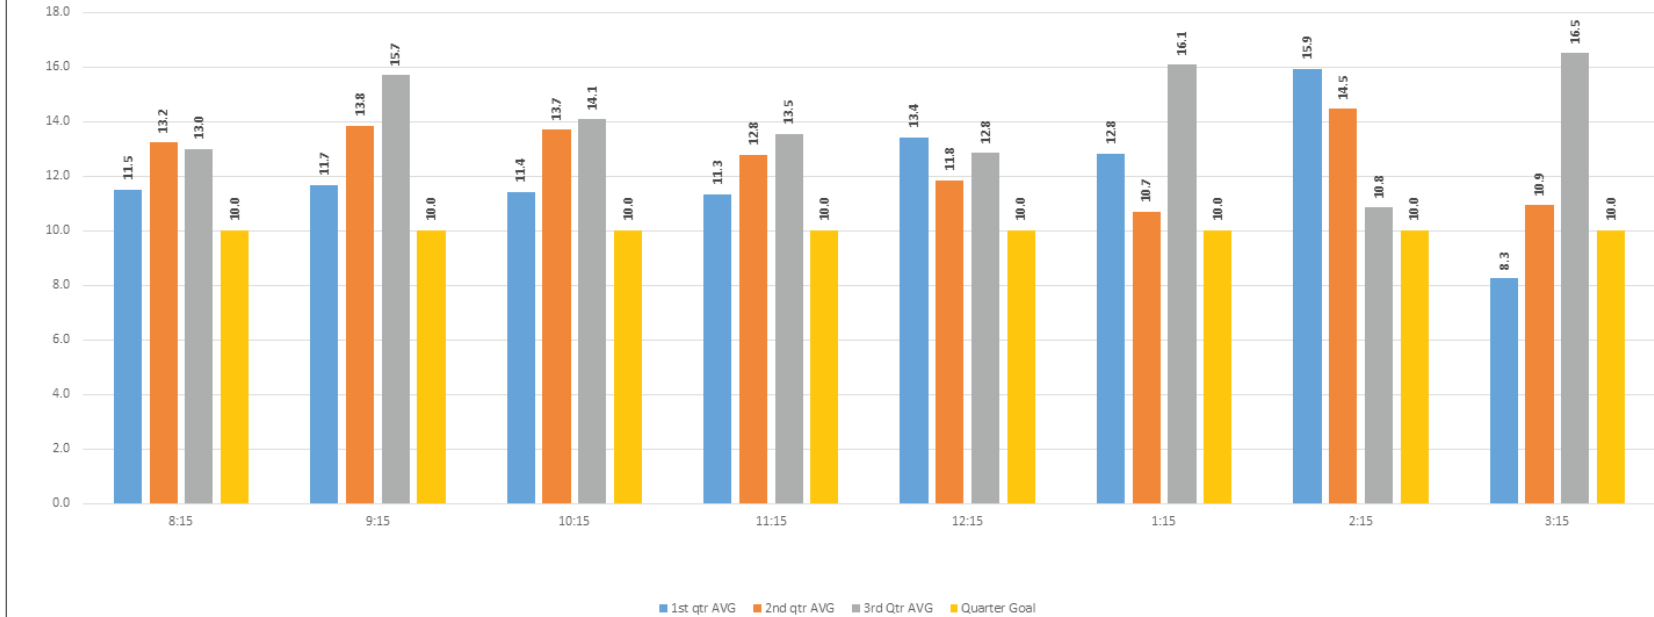

First, Second, and Third Quarter Weekday Trip Comparisons 2014   **Route 15CD**   **Kathleen/Providence/Harden**   **:15 after**

First, Second, and Third Quarter Saturday Trip Comparisons 2014

Route 15AB Kathleen/Providence/Harden :15 after