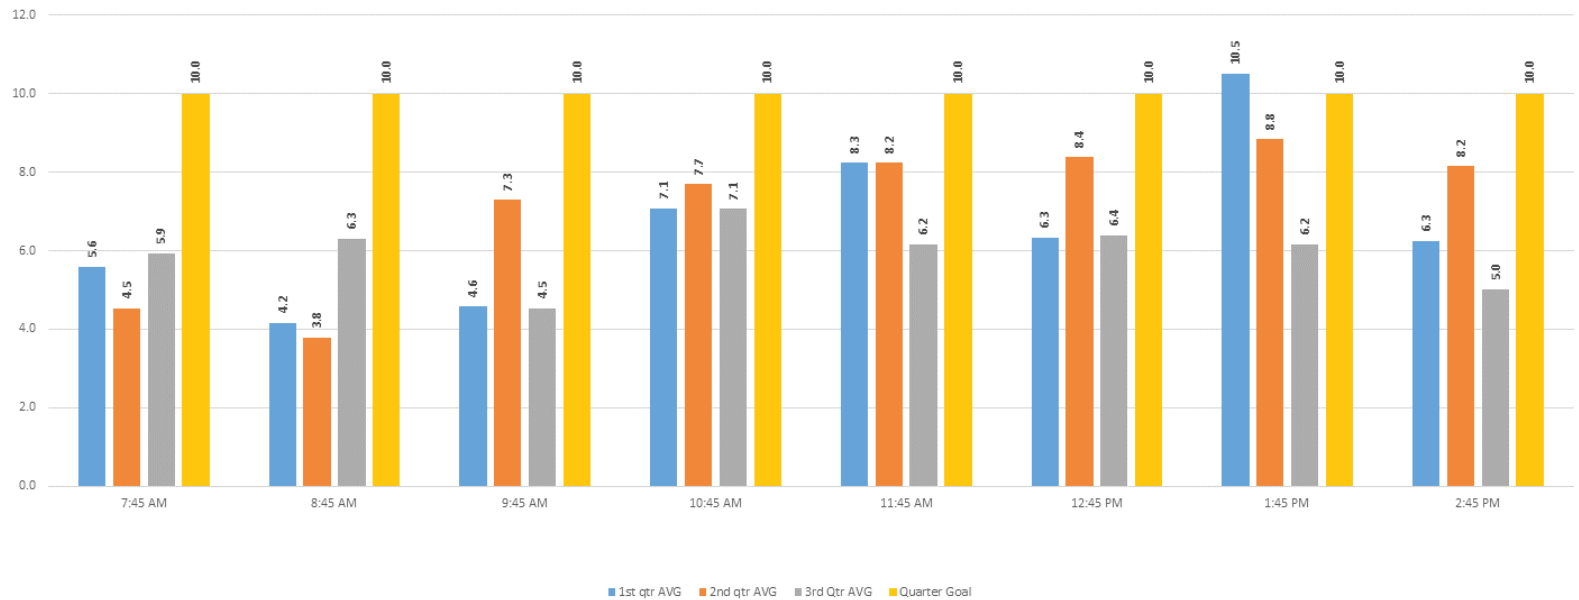

First, Second, and Third Quarter Saturday Trip Comparisons 2014   Route 46AB   10th/Wabash/Ariana   :15 after