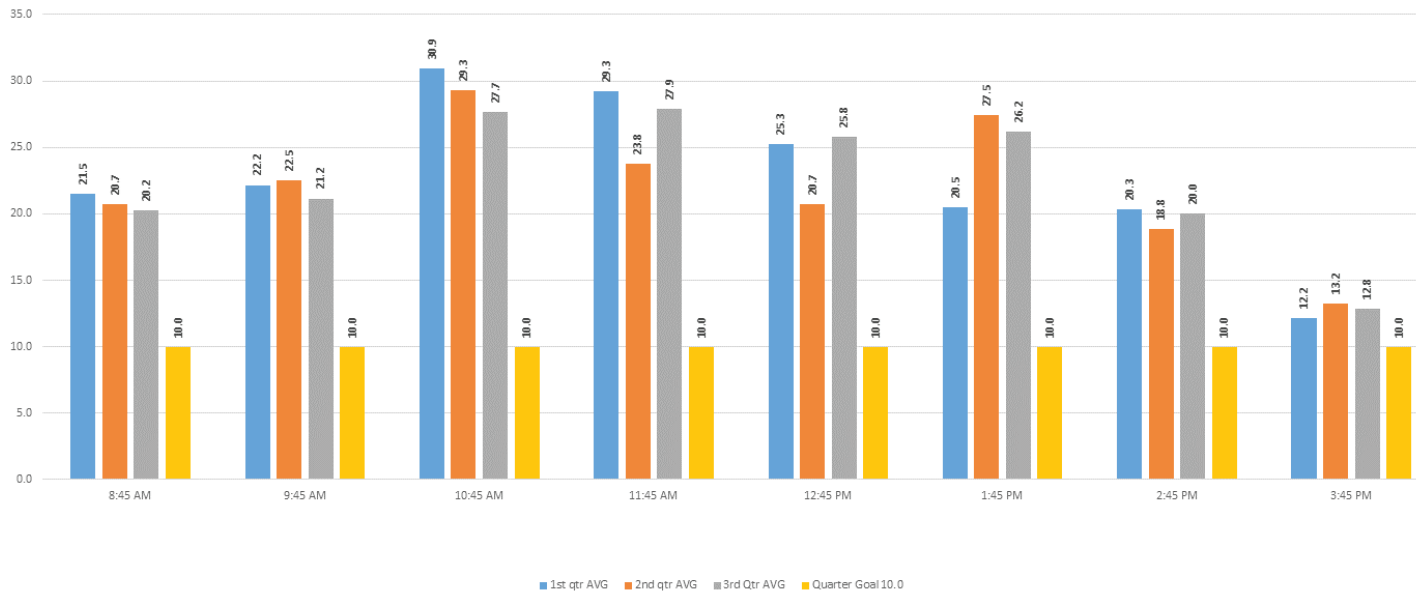

First, Second, and Third Quarter Weekday Trip Comparisons 2014 **Route 1E** **South Florida Ave Corridor** **:45 after**

First, Second and Third Quarter Saturday Trip Comparisons 2014 **Route 1E** **South Florida Ave Corridor** **:45 after**

First, Second, and third Quarter Weekday Trip Comparisons 2014 **Route 1GH** **South Florida Ave Corridor** **:45 after**

First, Second, and Third Saturday Quarter Trip Comparisons 2014 **Route 1GH** **South Florida Ave Corridor** **:45 after**