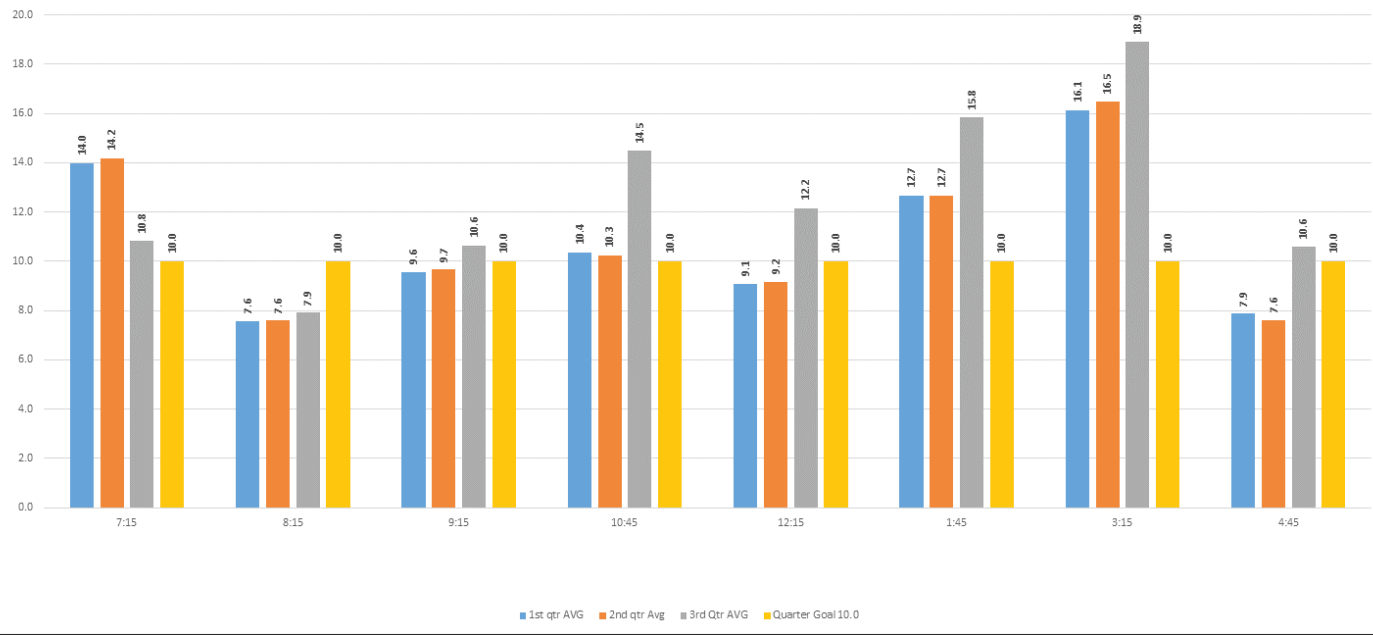

First, Second, and Third Quarter Weekday Trip Comparisons 2014 Route 57AB Airport