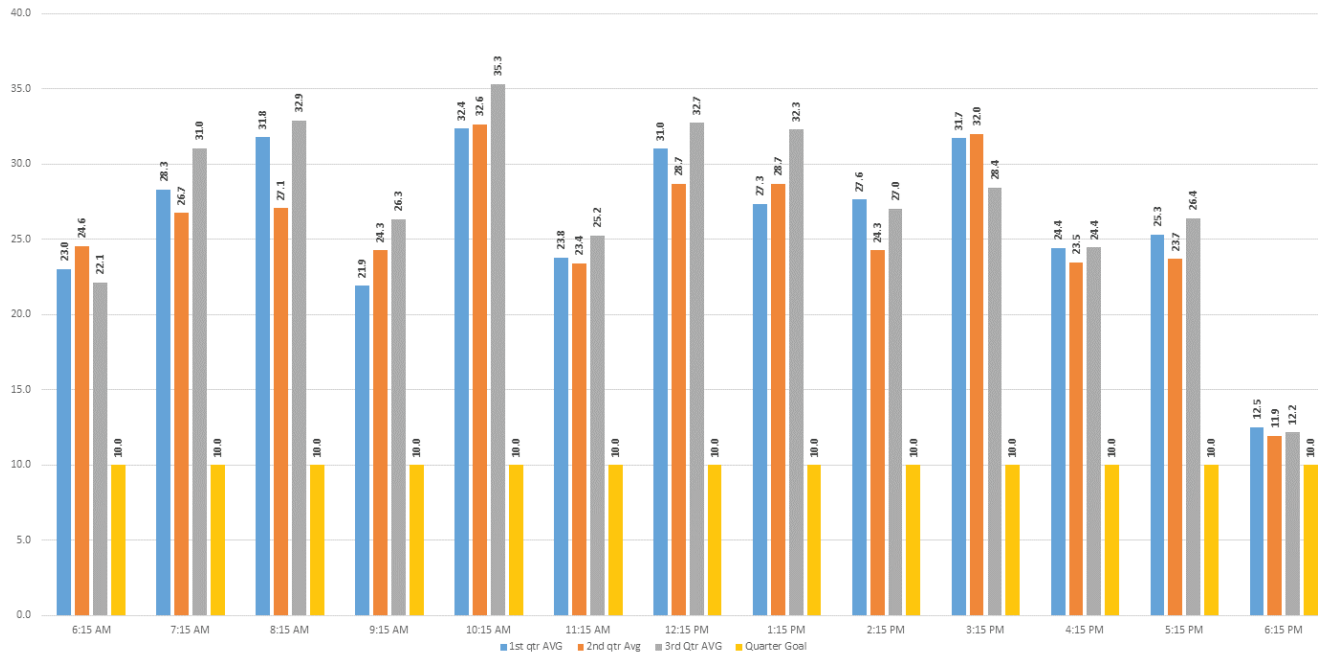

First, Second, and Third Quarter Weekday Trip Comparisons 2014 Route 12AB Lakeland/Winter Haven Connector :15 after