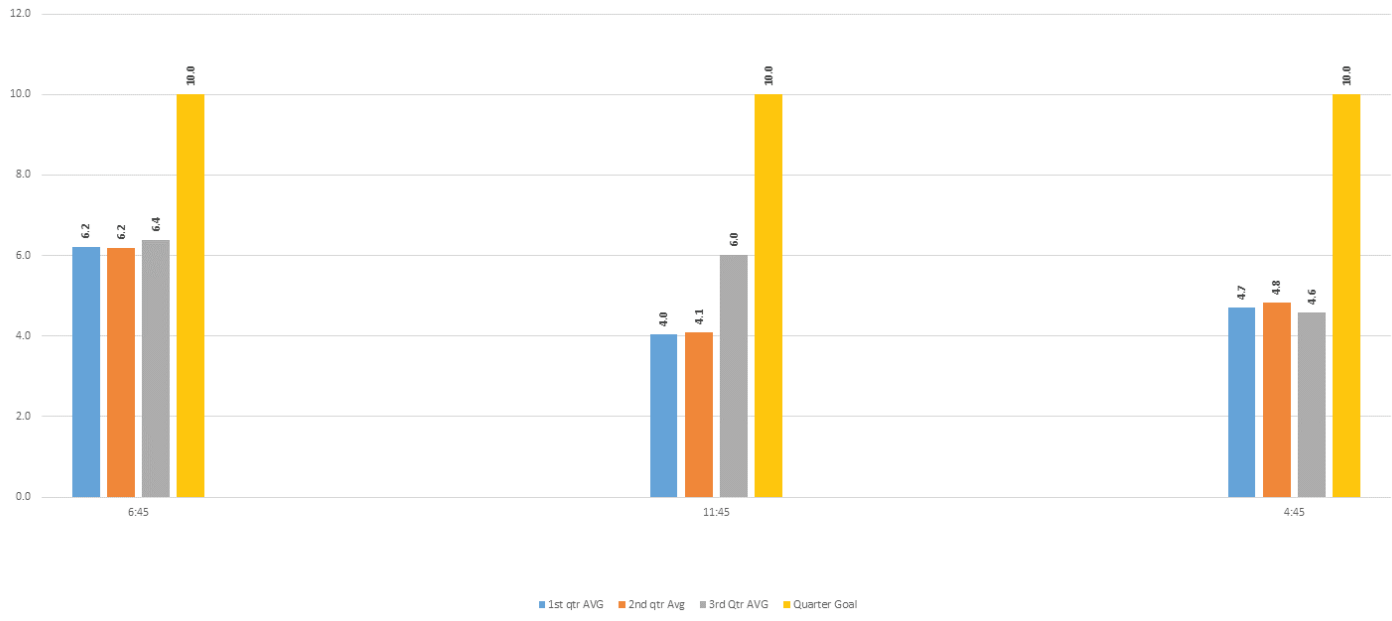

First, Second, and Third Quarter weekday Trip Comparisons 2014   **Route 39ABC**   **Bradley Flex**