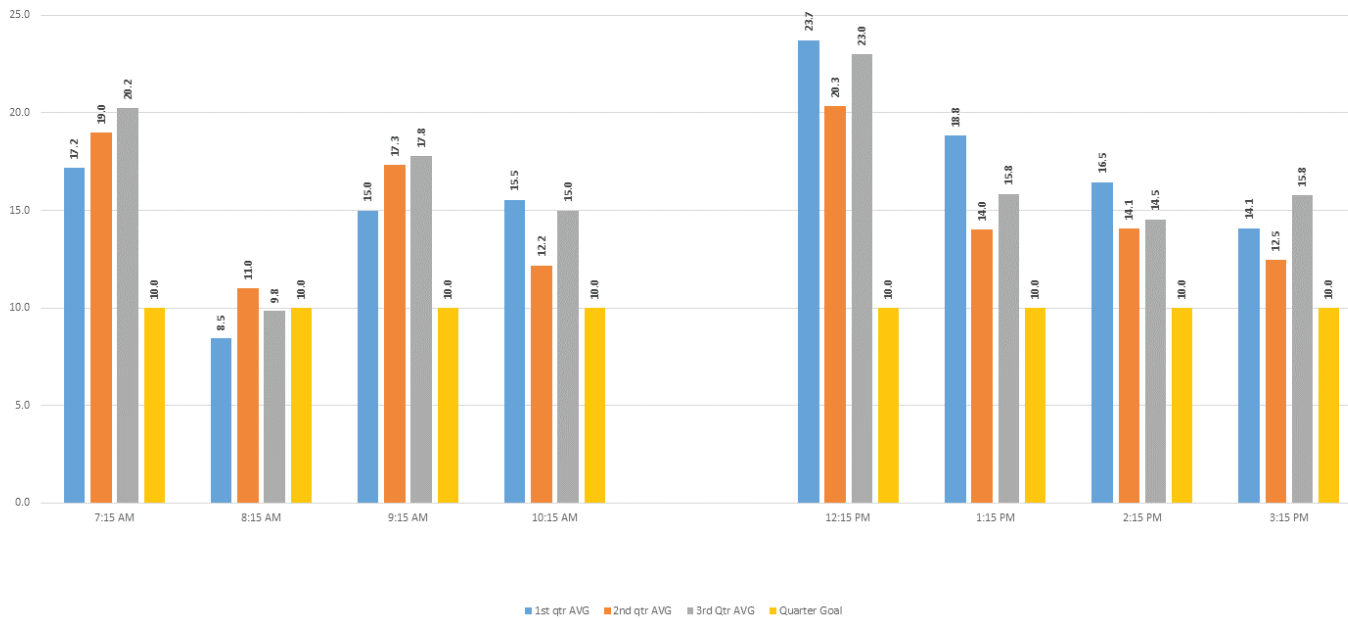

First, Second, and Third Quarter Saturday trip Comparisons 2014 Route 12AB Lakeland/Winter Haven Connector :15 after