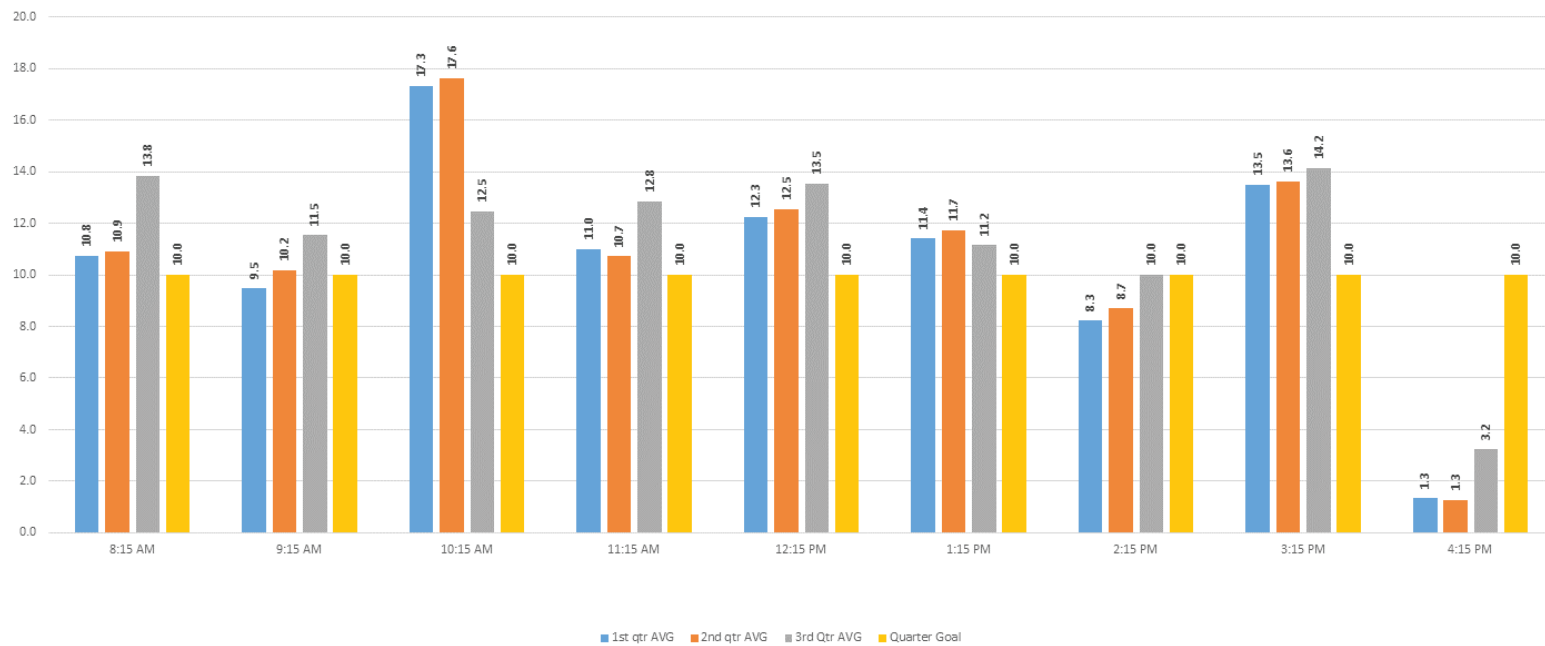

First, Second, and Third Quarter Saturday Trip Comparison 2014 Route 58AB College Connector :15 after