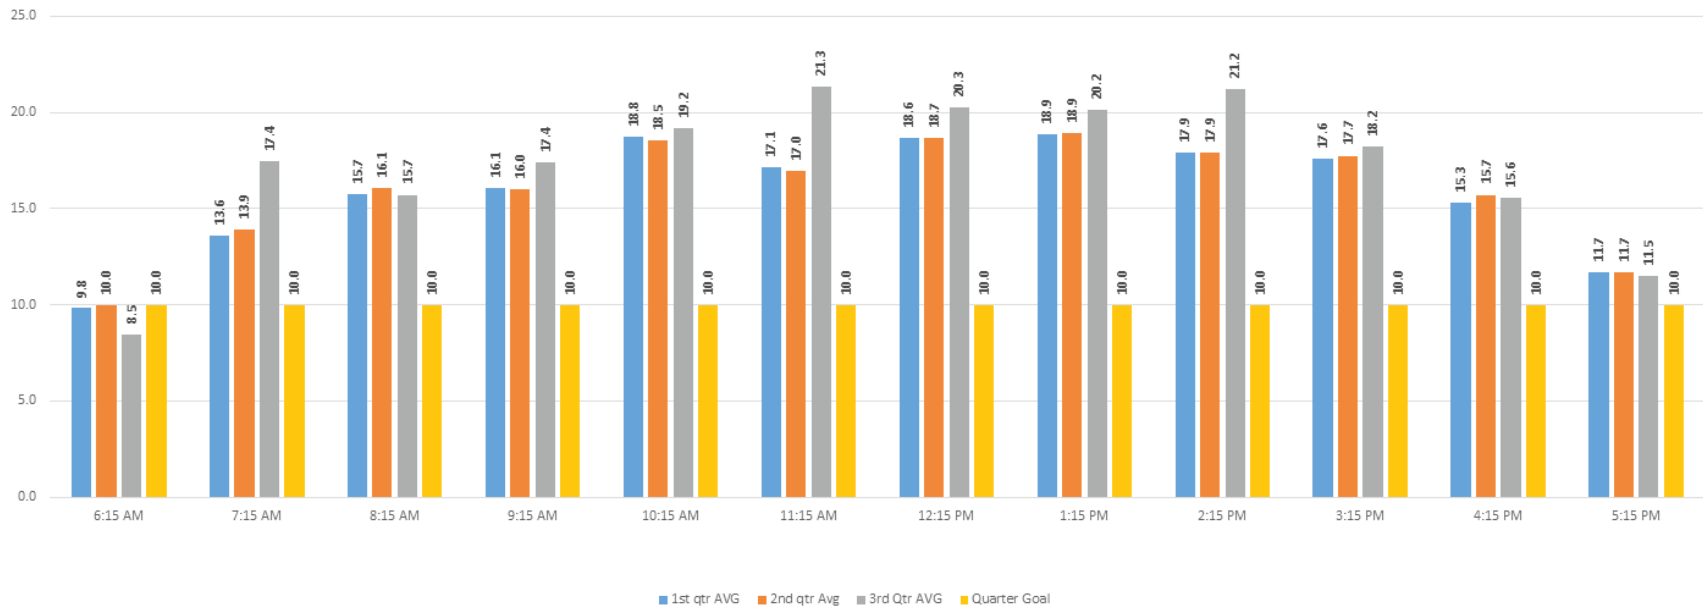

First, Second, and third Quarter Weekday Trip Comparisons 2014 **Route 1GH** **South Florida Ave Corridor** **:45 after**

First, Second, and Third Saturday Quarter Trip Comparisons 2014 **Route 1GH** **South Florida Ave Corridor** **:45 after**

First, Second, and third Quarter Weekday Comparisons 2014 Route 3AB Lakeland Hills Corridor :15 after

First, Second, and Third Quarter Saturday Trip Comparisons 2014 Route 3AB Lakeland Hills Corridor :15 after

First, Second, and Third Quarter weekday Trip Comparisons 2014 Route 3CD Lakeland Hills Corridor :45 after

First, Second, and third Quarter Weekday Trip Comparisons 2014 **Route 10AB** **Circulator** **:15 after**