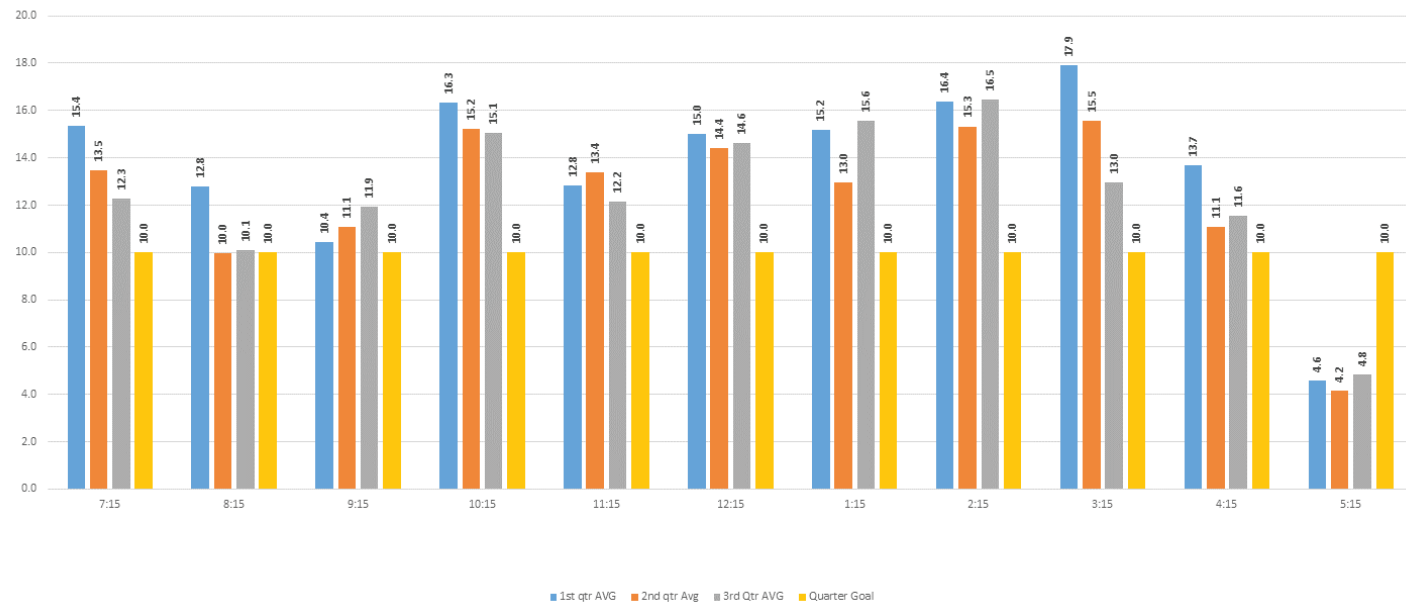

First, Second, and Third Quarter Weekday trip Comparisons 2014 Route 58AB College Connector :15 after