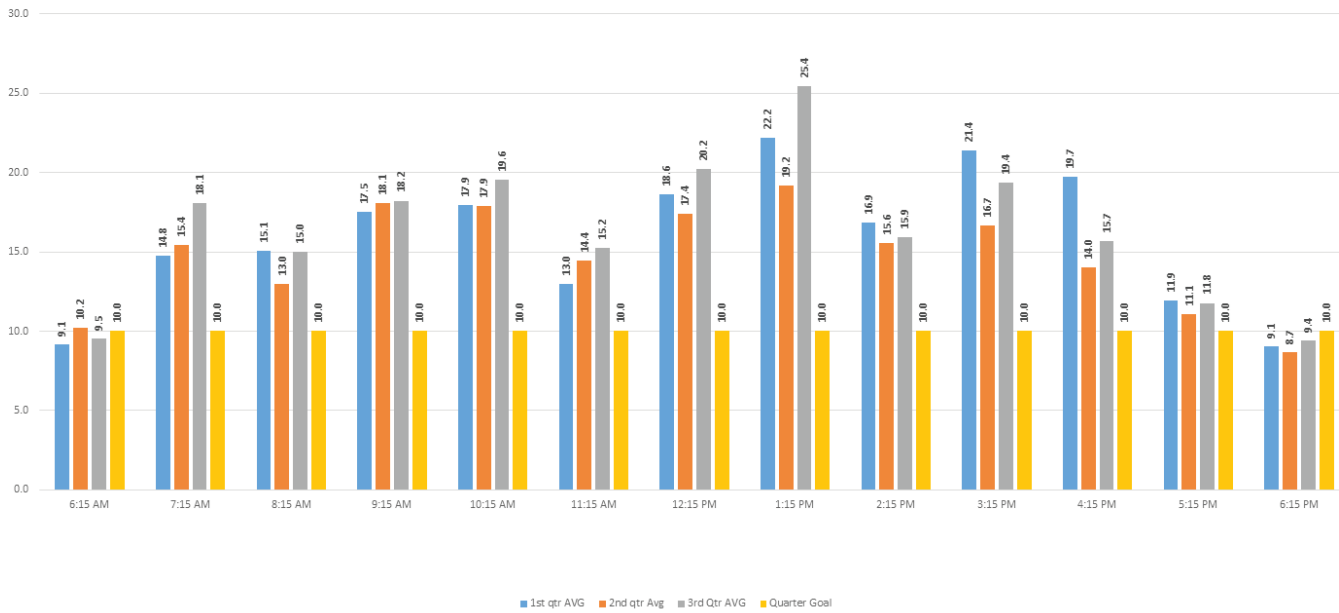

First, Second, and Third Quarter Weekday Trip Comparisons 2014   Route 11AB   North Winter Haven   :15 after