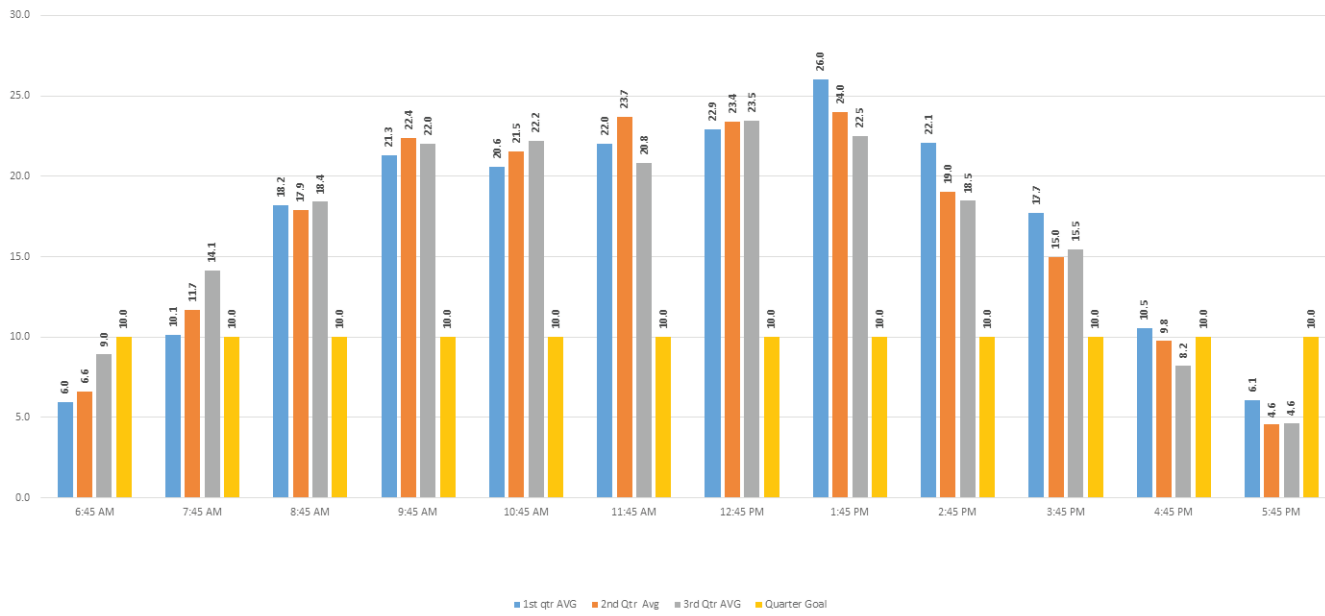

First, Second, and Third Quarter weekday Trip Comparisons 2014   Route 3CD   Lakeland Hills Corridor   :45 after