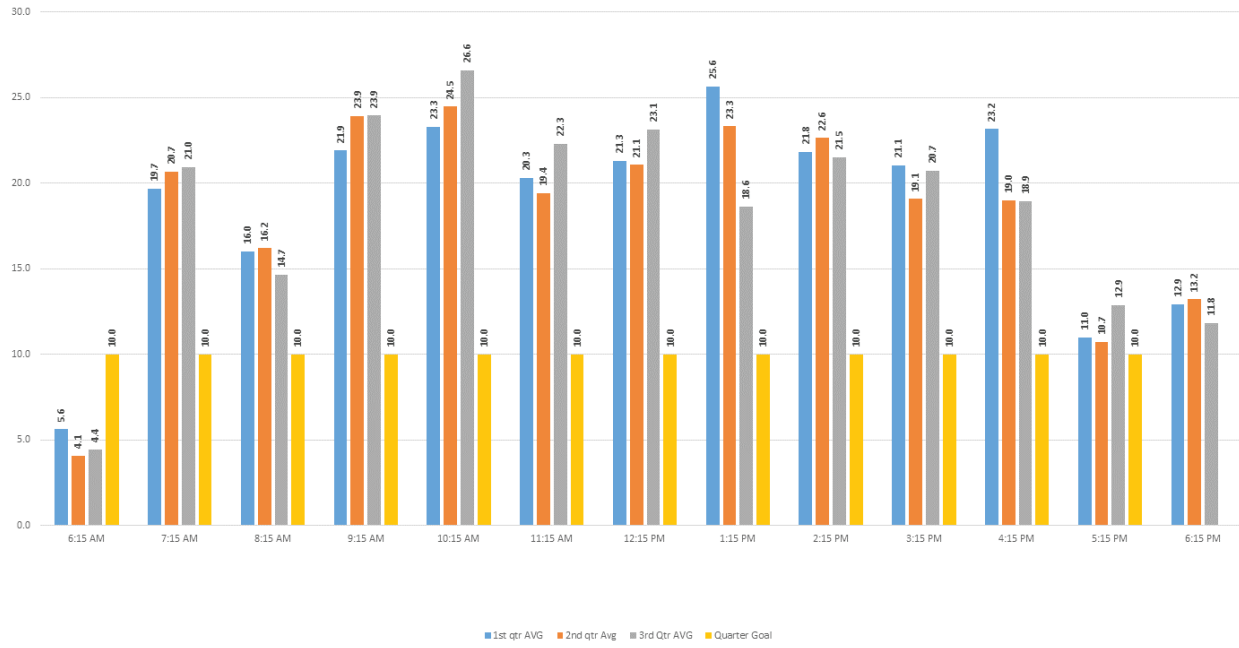

First, Second, and Third Quarter Weekday Trip Comparisons 2014   **Route 30AB**   **Legoland**   **:15 after**