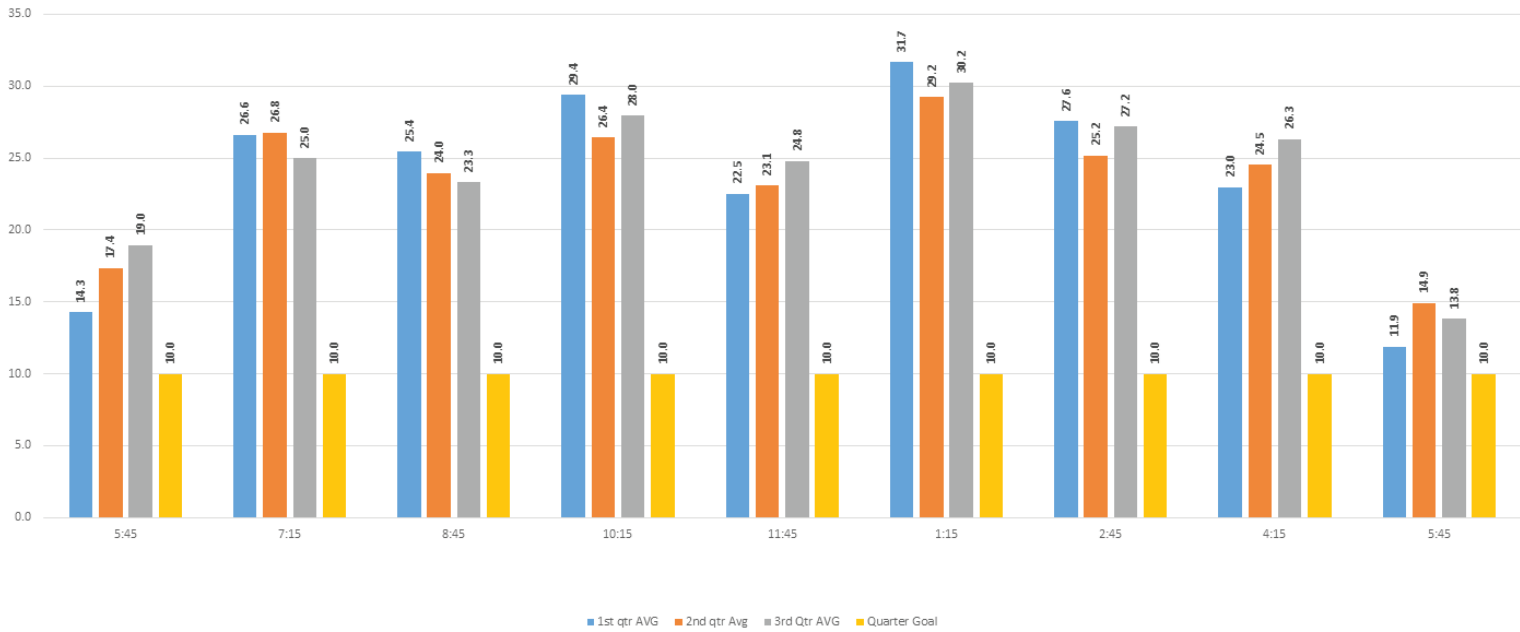

First, Second, and Third Quarter Weekday Trip Comparisons 2014   **Route 22XW AB**   **Winter Haven/Bartow Express**