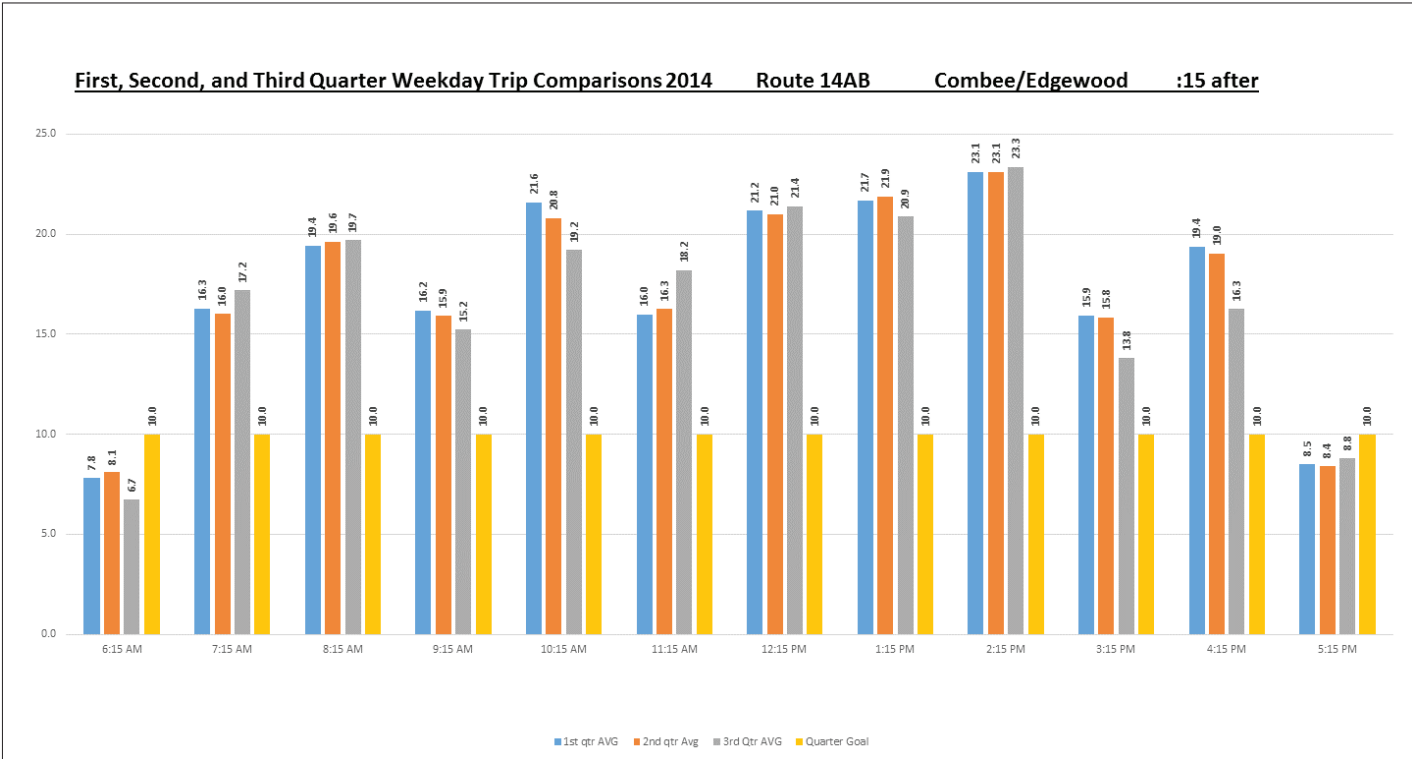

First, Second, and third Quarter Weekday Comparisons 2014 Route 3AB Lakeland Hills Corridor :15 after

First, Second, and Third Quarter Saturday Trip Comparisons 2014 Route 3AB Lakeland Hills Corridor :15 after

First, Second, and Third Quarter weekday Trip Comparisons 2014 Route 3CD Lakeland Hills Corridor :45 after

First, Second, and third Quarter Weekday Trip Comparisons 2014 **Route 10AB** **Circulator** **:15 after**

First, Second, and Third Quarter Saturday Trip Comparisons 2014 **Route 10AB** **Circulator** **:15 after**

First, Second, and Third Quarter Weekday Trip Comparisons 2014 **Route 14 CD** **Combee/Edgewood** **:15 after**