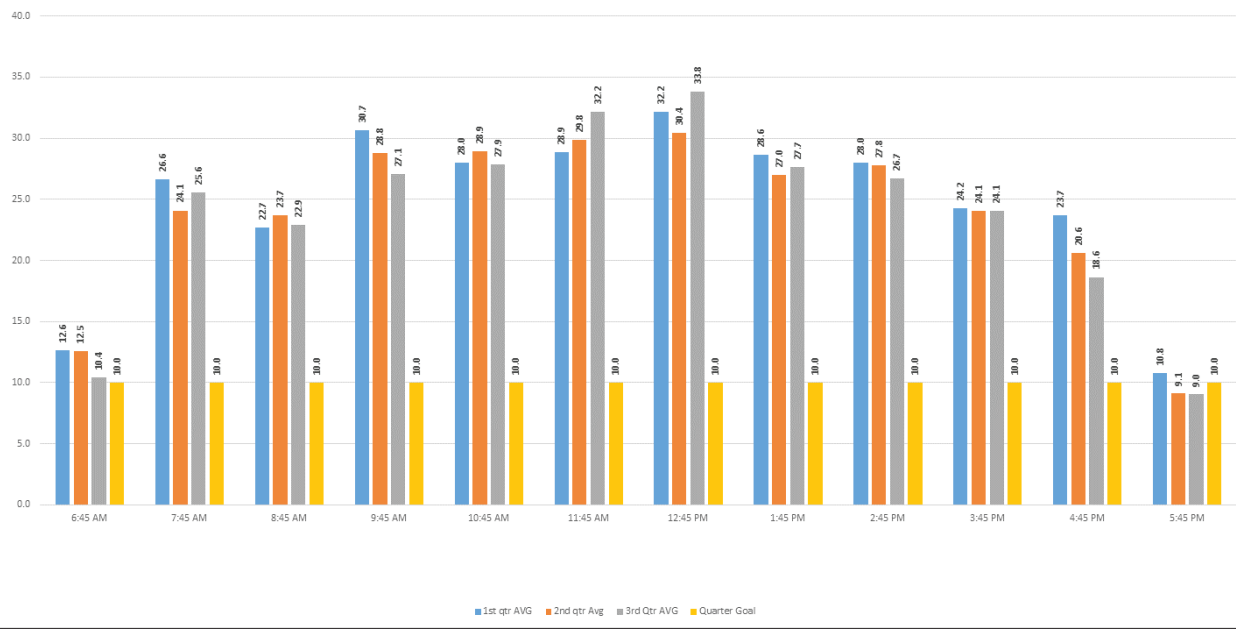

First, Second, and Third Quarter Weekday Trip Comparisons 2014 **Route 1E** **South Florida Ave Corridor** **:45 after**

First, Second and Third Quarter Saturday Trip Comparisons 2014 **Route 1E** **South Florida Ave Corridor** **:45 after**

First, Second, and third Quarter Weekday Trip Comparisons 2014 **Route 1GH** **South Florida Ave Corridor** **:45 after**

First, Second, and Third Saturday Quarter Trip Comparisons 2014 **Route 1GH** **South Florida Ave Corridor** **:45 after**