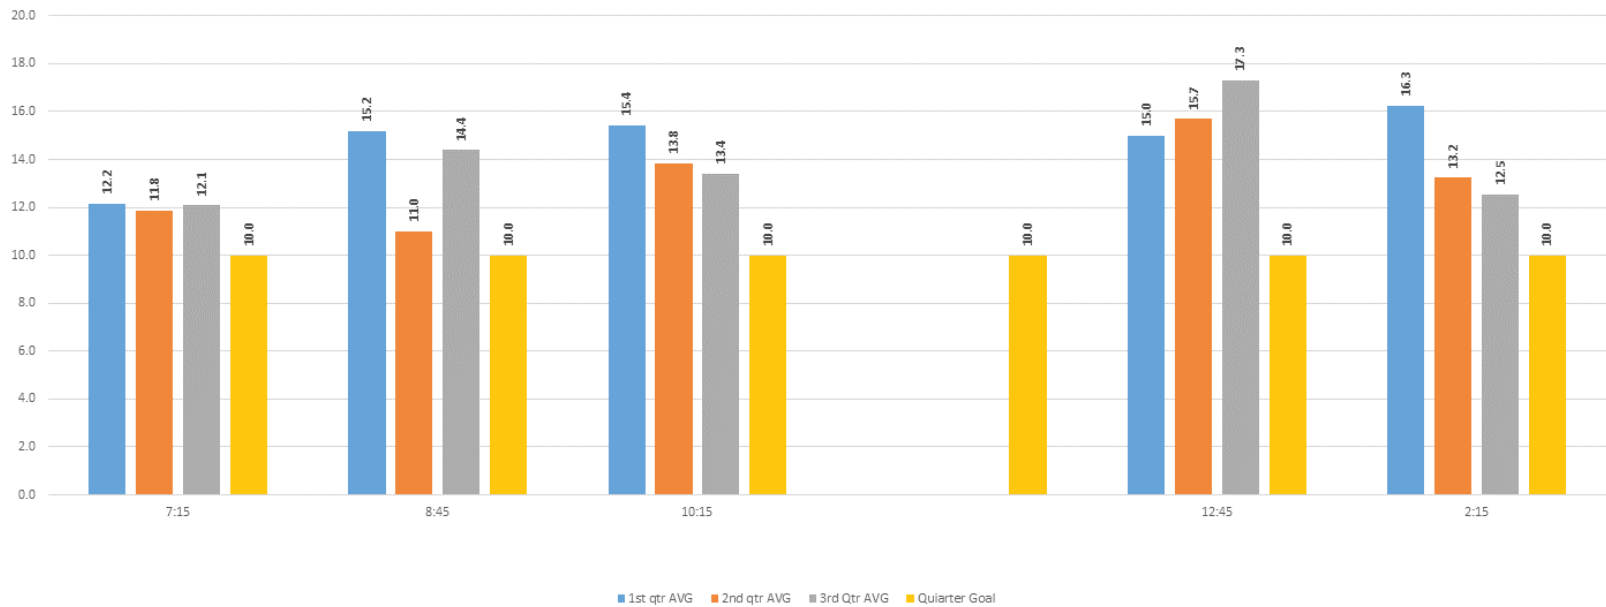

First, Second, and Third Quarter Saturday Trip Comparison 2014 Route 58AB College Connector :15 after

First, second, and Third Quarter Weekday Trip Comparison 2014 Route 58CD College Connector :15 after

First, Second, and Third Quarter weekday Trip Comparisons 2014 **Route 22XL AB** **Lakeland/Bartow Express**

First, Second, and Third Quarter Saturday trip Comparisons 2014 **Route 22XL AB** **Lakeland/Bartow Express**