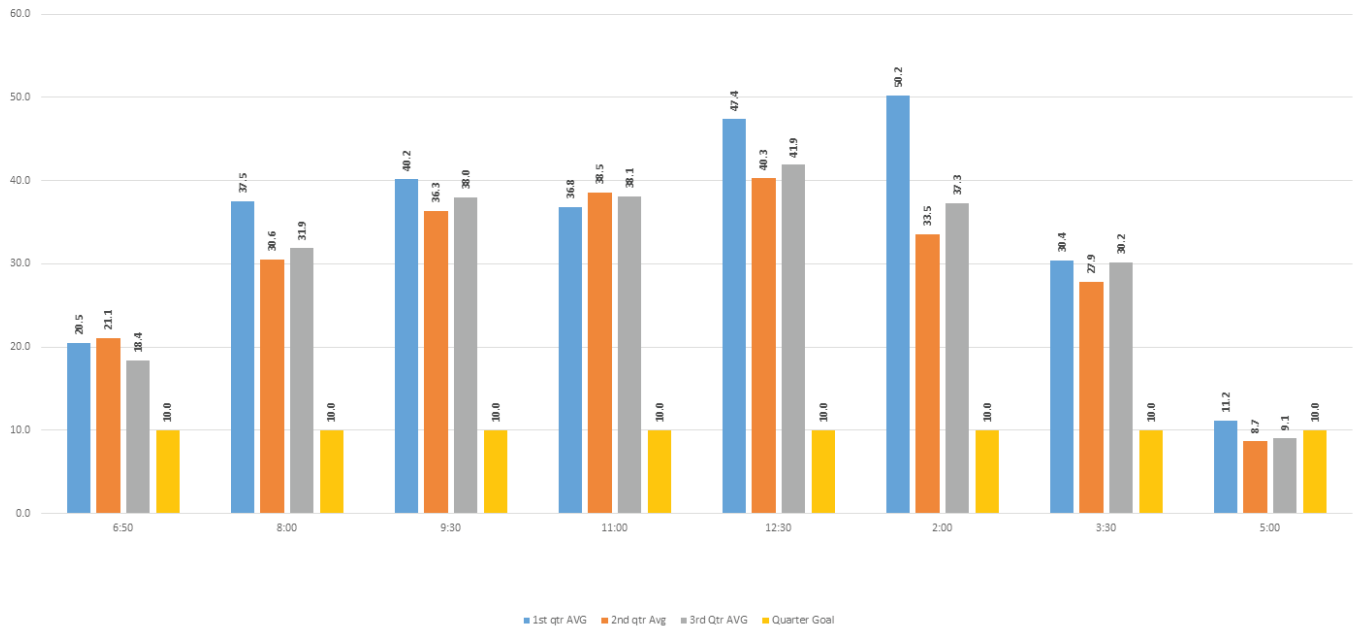

First, Second, and Third Quarter weekday Trip Comparisons 2014   **Route 22XL AB**   **Lakeland/Bartow Express**