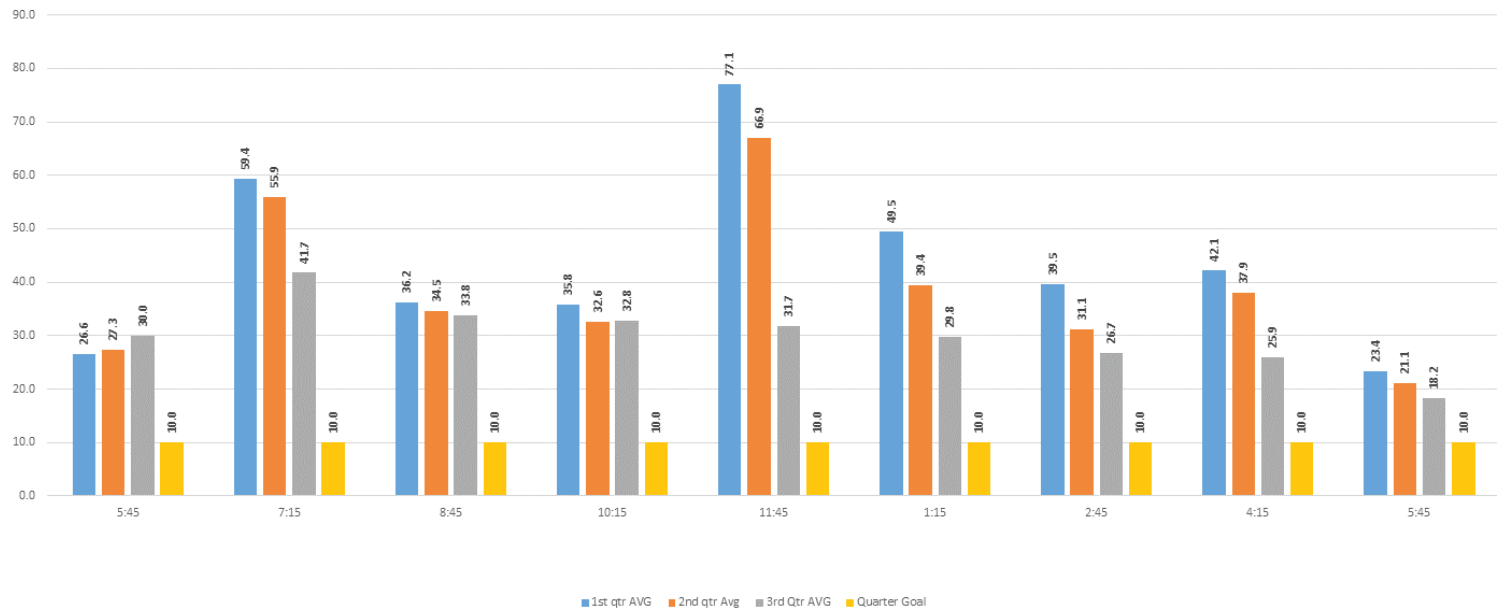

First, Second, and Third Quarter Weekday Trip Comparisons 2014   **Route 15AB**   **Haines City**