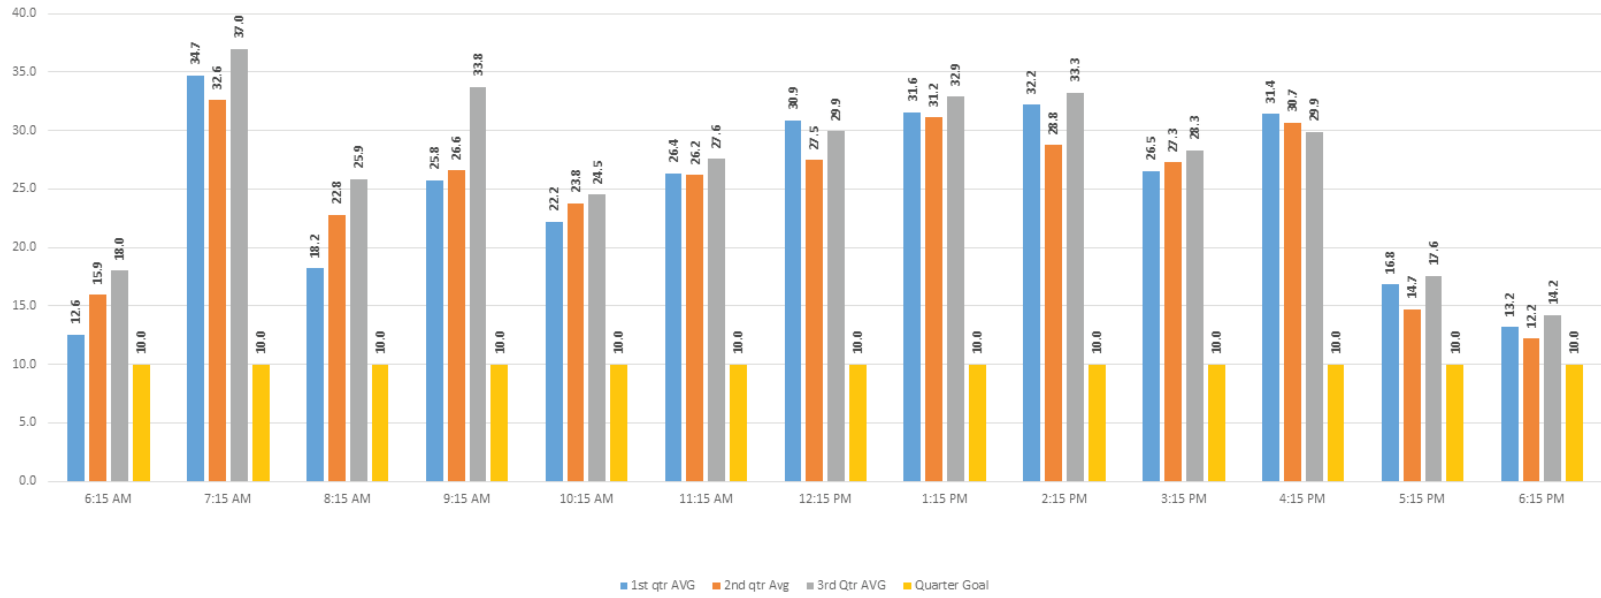

First, Second, and Third Quarter Weekday Trip Comparisons 2014 Route 12CD Lakeland/Winter Haven Connector :15 after