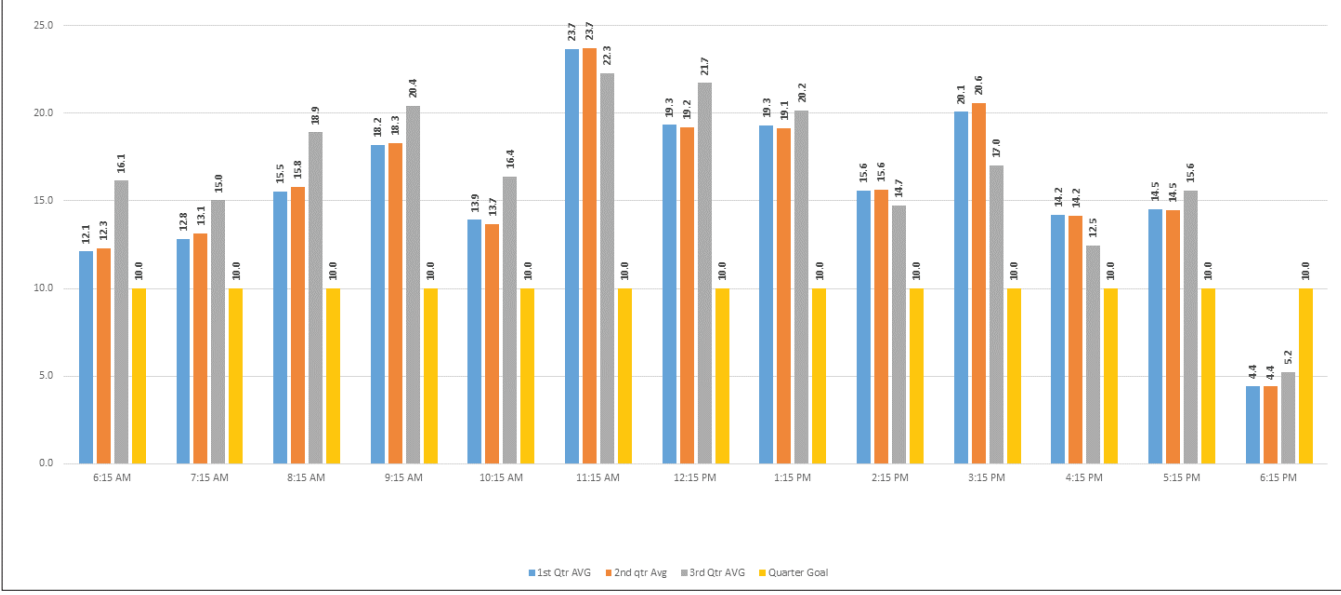

First, Second, and Third Quarter weekday Trip Comparisons 2014 Route 3CD Lakeland Hills Corridor :45 after

First, Second, and third Quarter Weekday Trip Comparisons 2014 **Route 10AB** **Circulator** **:15 after**

First, Second, and Third Quarter Saturday Trip Comparisons 2014 **Route 10AB** **Circulator** **:15 after**

First, Second, and Third Quarter Weekday Trip Comparisons 2014 **Route 14 CD** **Combee/Edgewood** **:15 after**