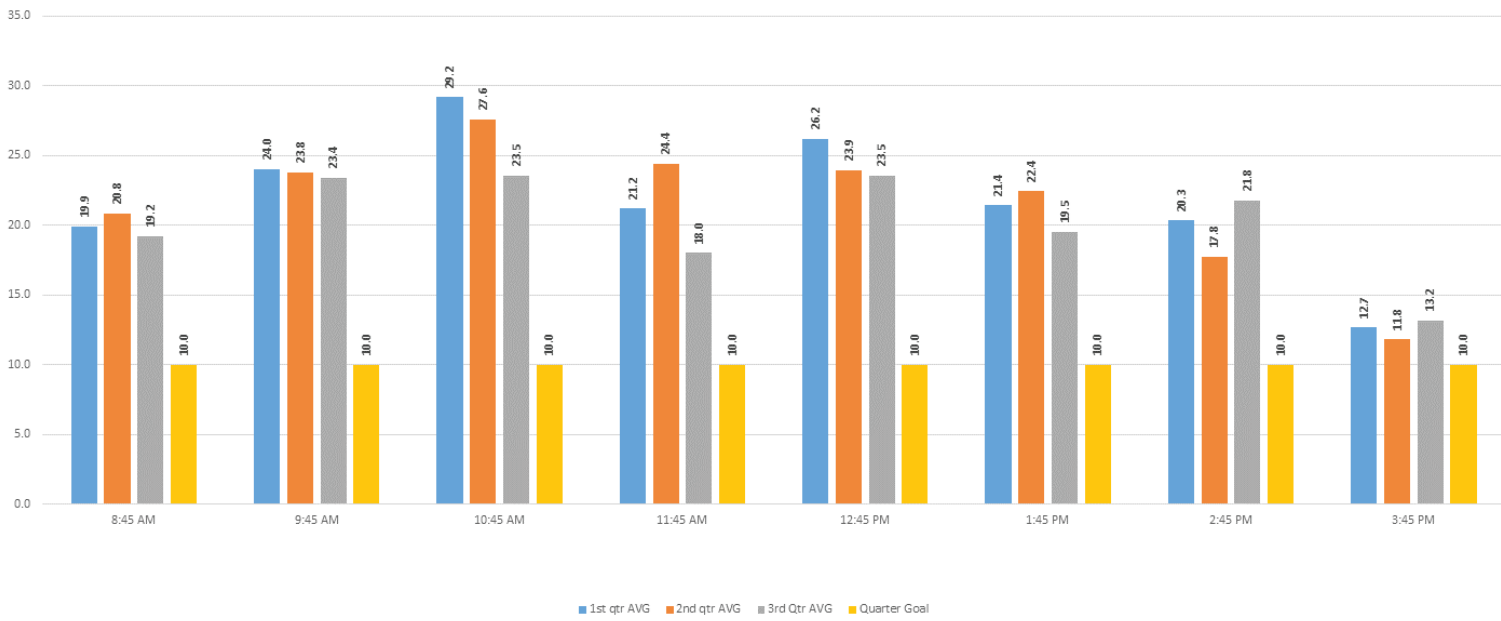

First, Second, and Third Quarter Weekday Trip Comparisons 2014 **Route 1E** **South Florida Ave Corridor** **:45 after**

First, Second and Third Quarter Saturday Trip Comparisons 2014 **Route 1E** **South Florida Ave Corridor** **:45 after**

First, Second, and third Quarter Weekday Trip Comparisons 2014 **Route 1GH** **South Florida Ave Corridor** **:45 after**

First, Second, and Third Saturday Quarter Trip Comparisons 2014 **Route 1GH** **South Florida Ave Corridor** **:45 after**