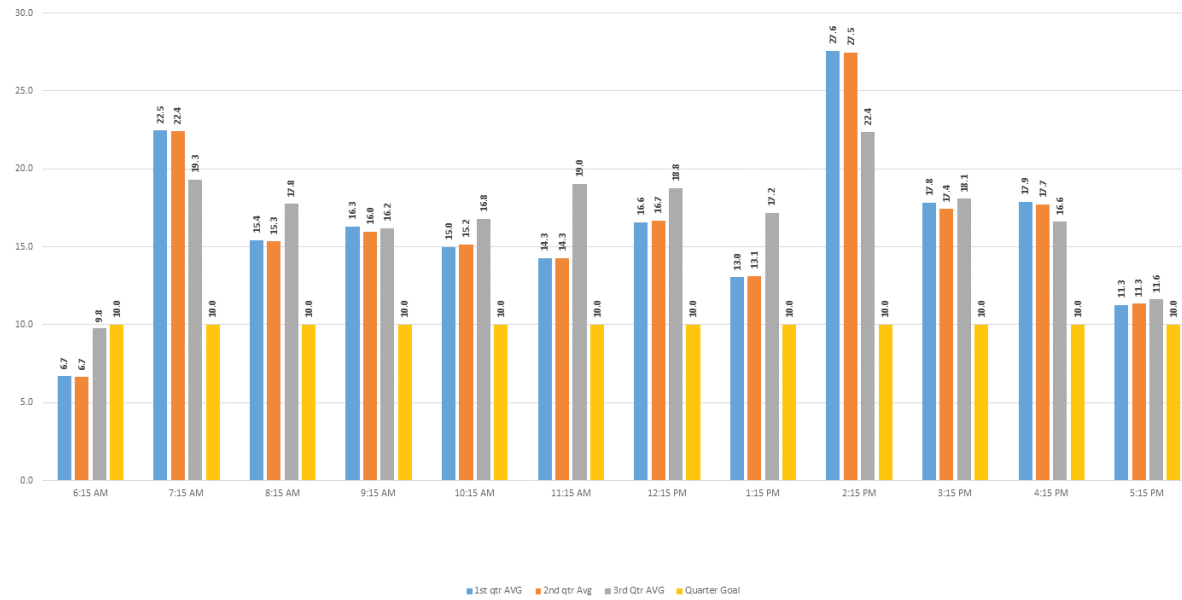

First, Second, and Third Quarter Weekday Trip Comparisons 2014   **Route 15CD**   **Kathleen/Providence/Harden**   **:15 after**