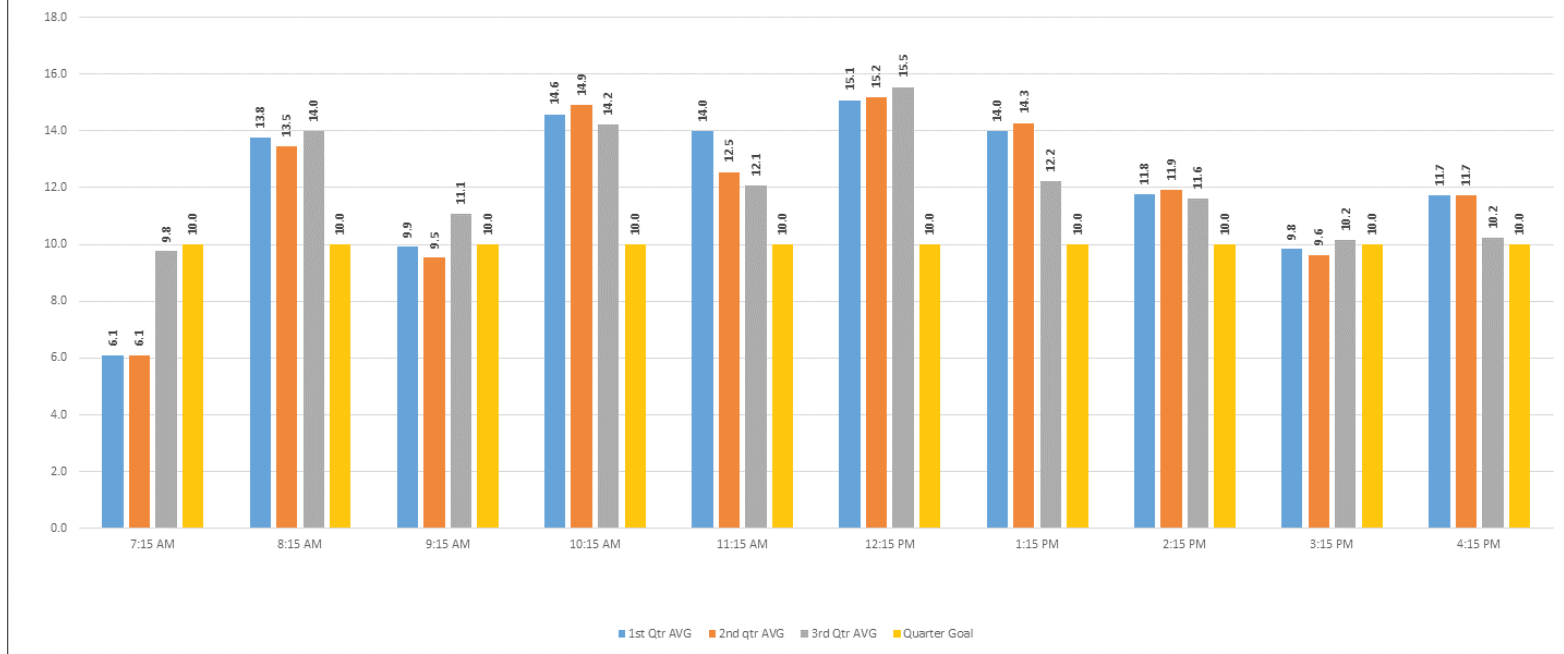

First, Second, and Third Quarter Saturday Trip Comparisons 2014   **Route 14CD**   **Combee/Edgewood**   **:15 after**