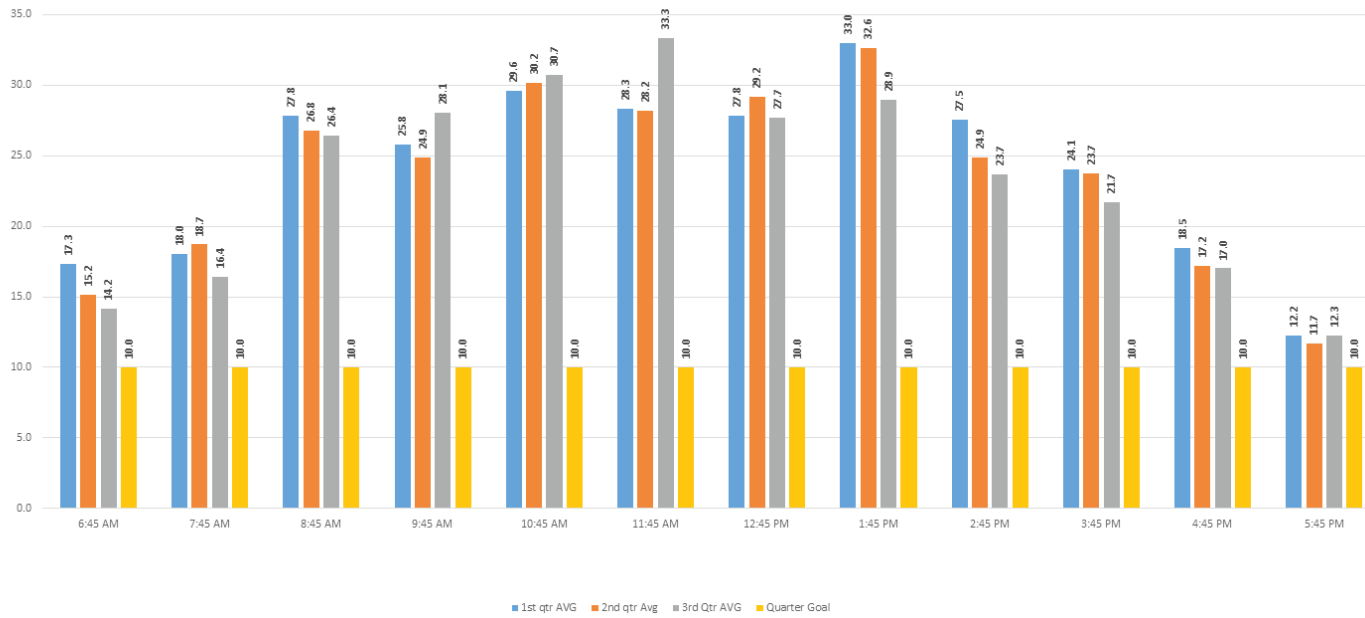

First, Second, and Third Quarter Weekday Trip Comparisons 2014 **Route 1E** **South Florida Ave Corridor** **:45 after**

First, Second and Third Quarter Saturday Trip Comparisons 2014 **Route 1E** **South Florida Ave Corridor** **:45 after**

First, Second, and third Quarter Weekday Trip Comparisons 2014 **Route 1GH** **South Florida Ave Corridor** **:45 after**

First, Second, and Third Saturday Quarter Trip Comparisons 2014 **Route 1GH** **South Florida Ave Corridor** **:45 after**