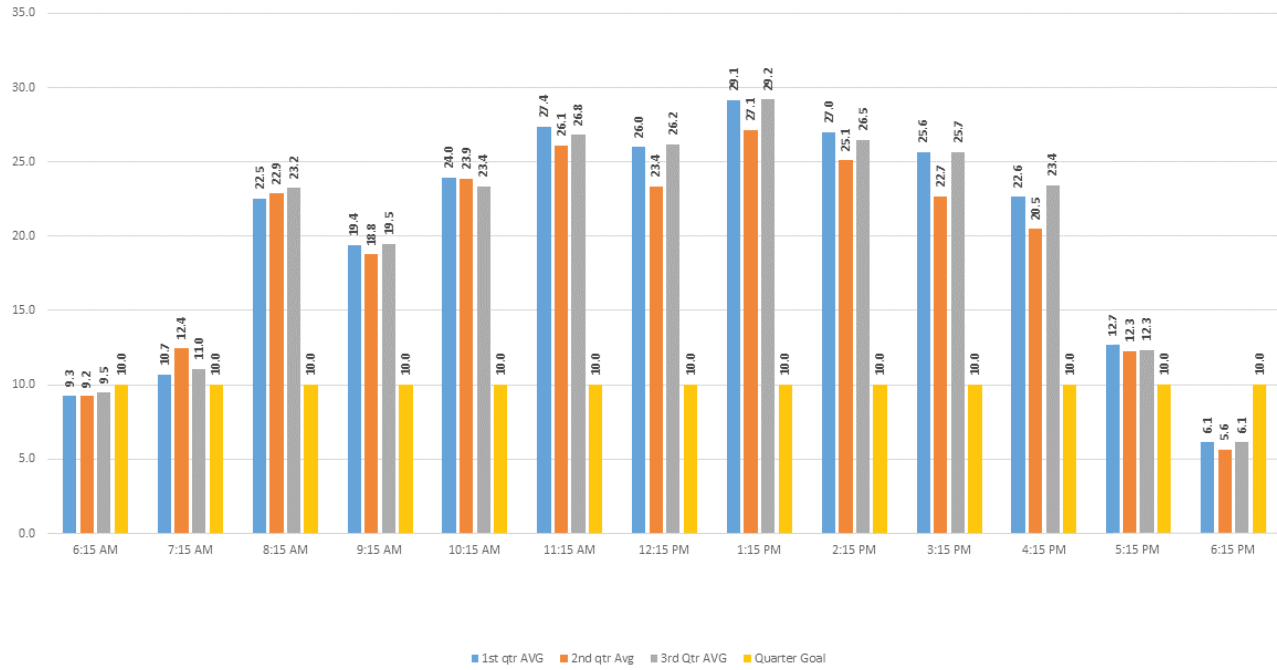

First, Second and Third Quarter Weekday Trip Comparisons 2014 Route 1AB South Florida Corridor :15 after