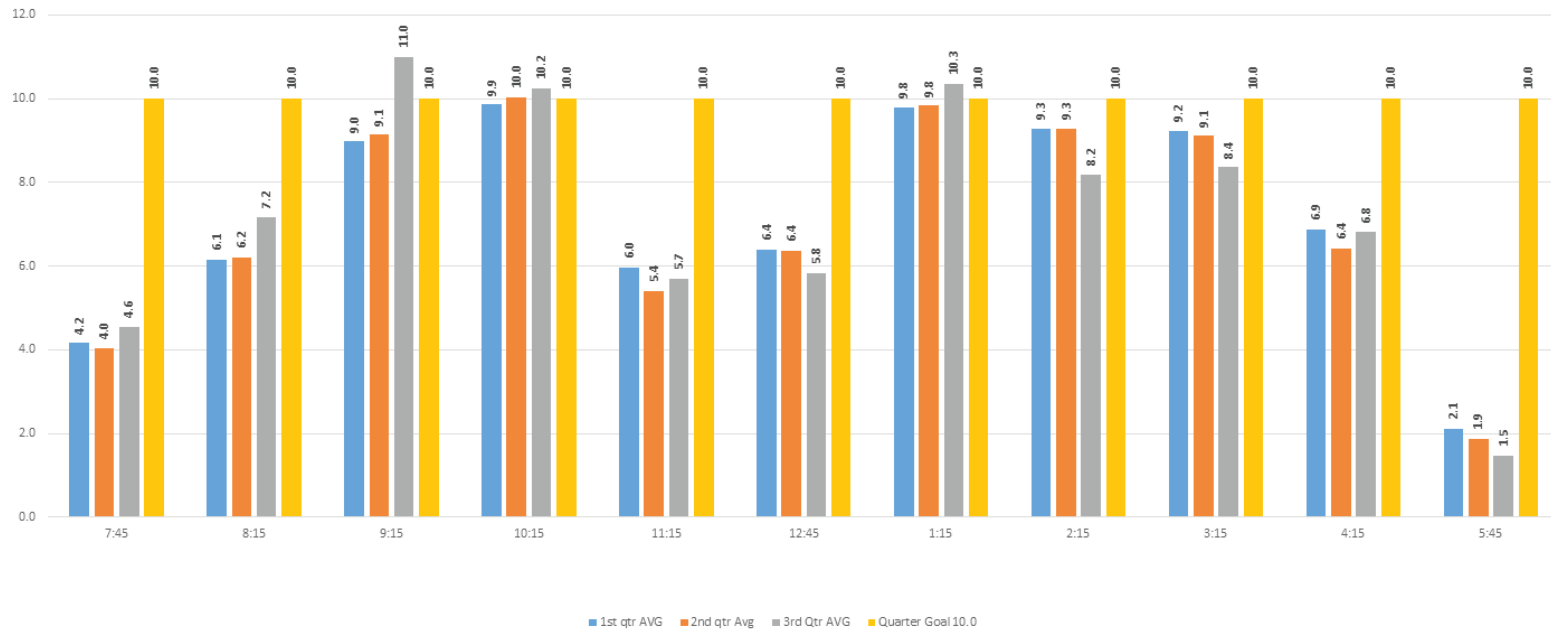

First, Second, and Third Quarter Weekday Trip Comparisons 2014 Route 32/33AB South Florida Ave/Carter Rd. Flex