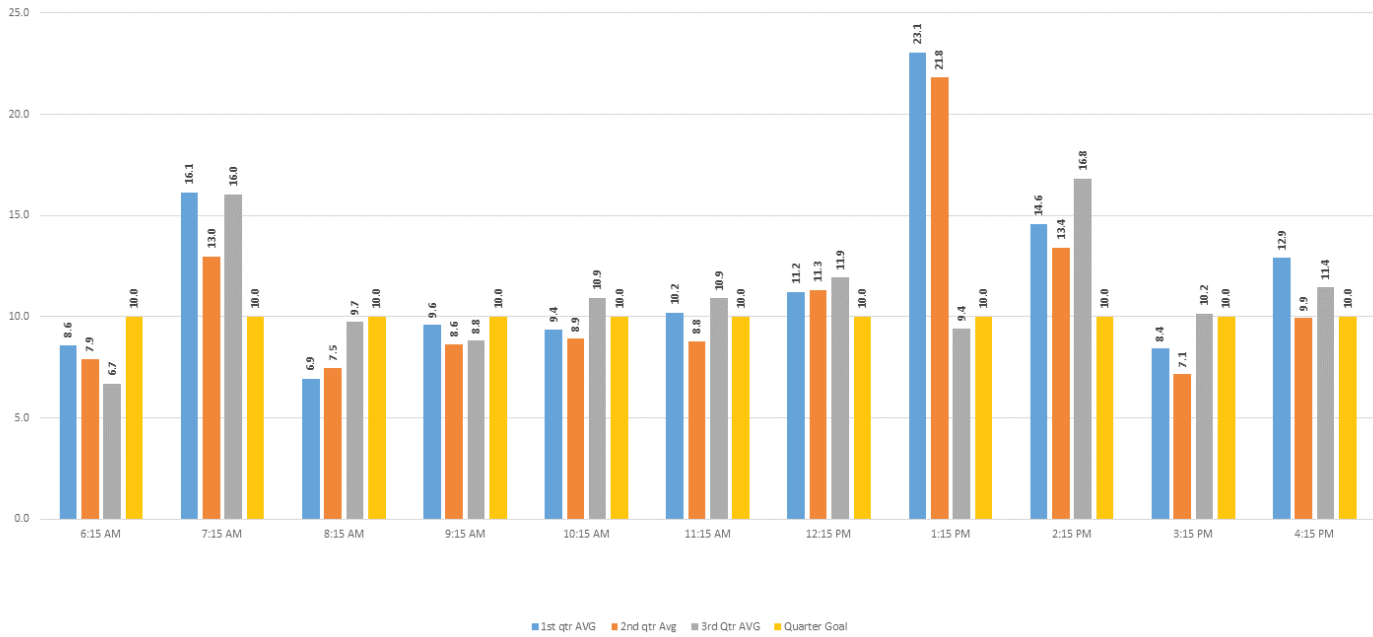

First, Second, and Third Quarter Weekday Trip Comparisons 2014   Route 46AB   10th/Wabash/Ariana   :15 after