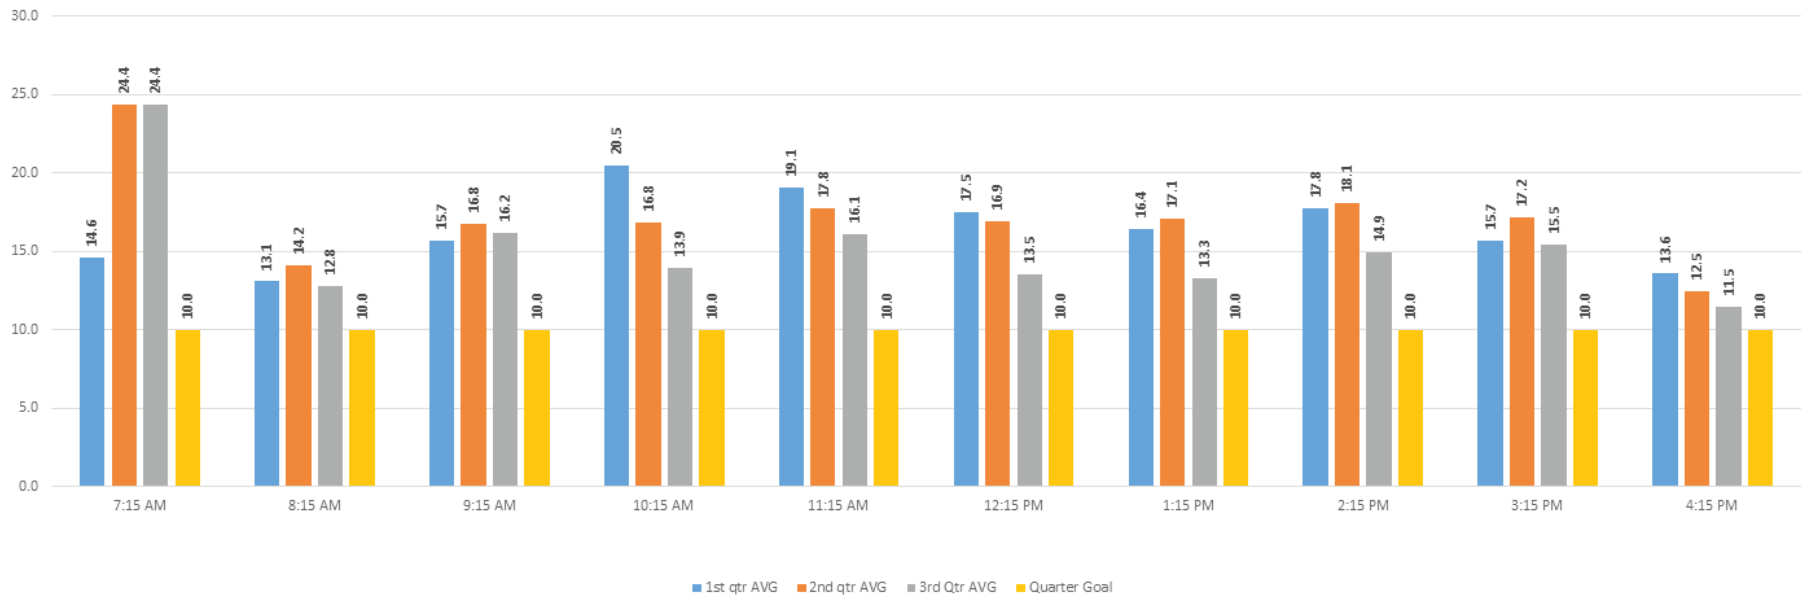

First, Second, and Third Quarter Weekday Trip Comparisons 2014   Route 46AB   10th/Wabash/Ariana   :15 after

First, Second, and Third Quarter Saturday Trip Comparisons 2014   **Route 45AB**   **George Jenkins/Swindell**   **:15 after**