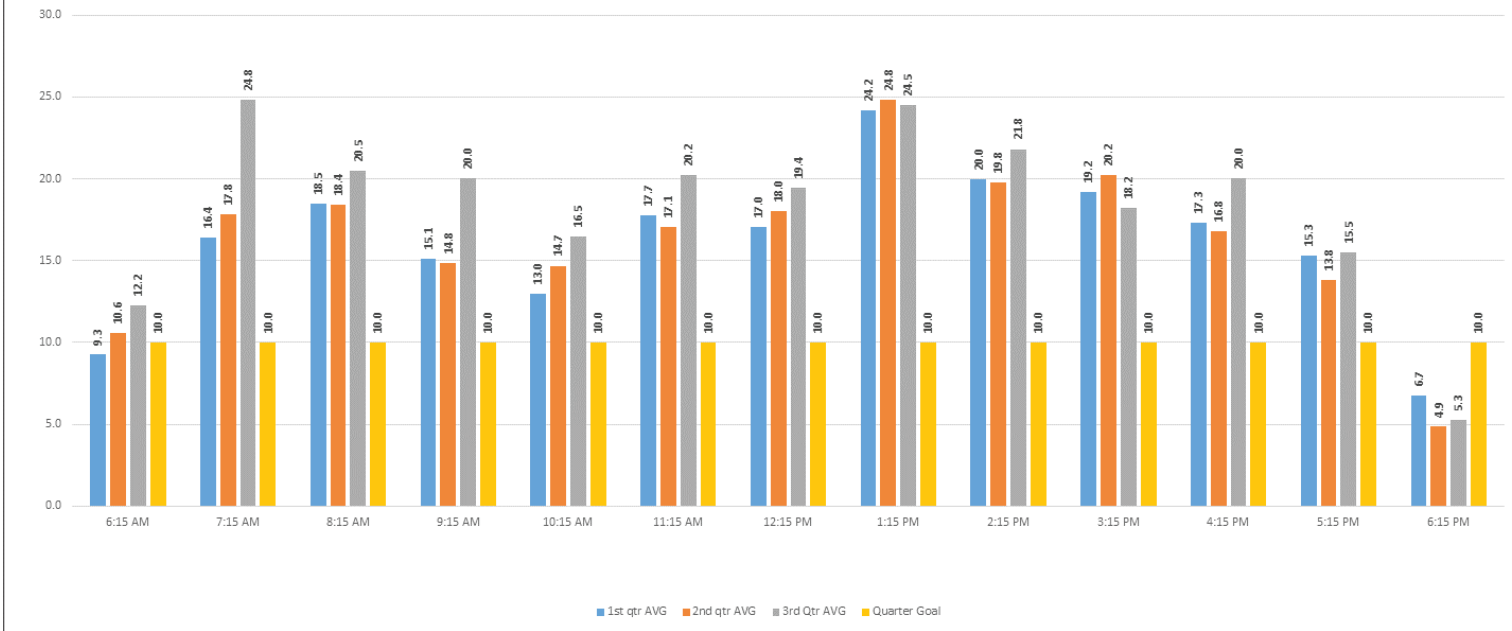

First, Second, and Third Quarter Weekday Trip Comparisons 2014

Route 15AB Kathleen/Providence/Harden :15 after