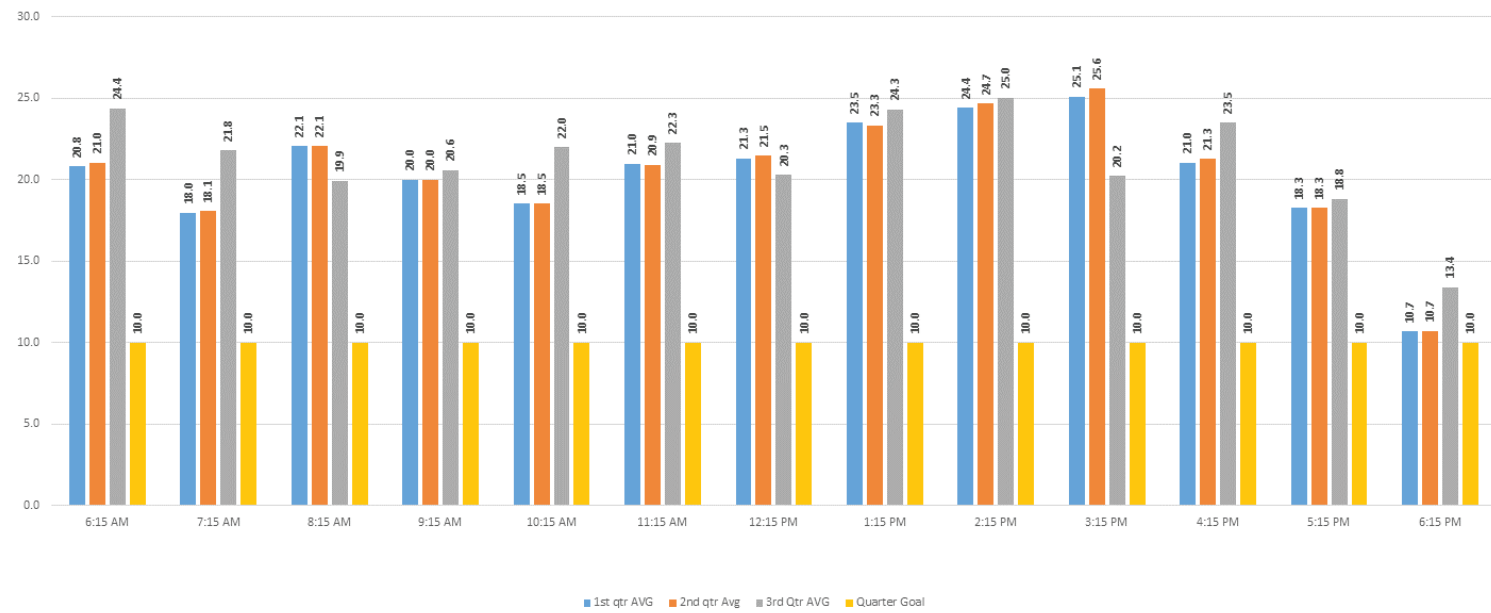

First, Second, and Third Quarter Weekday Trip Comparisons 2014   **Route 45AB**   **George Jenkins/Swindell**   **:15 after**