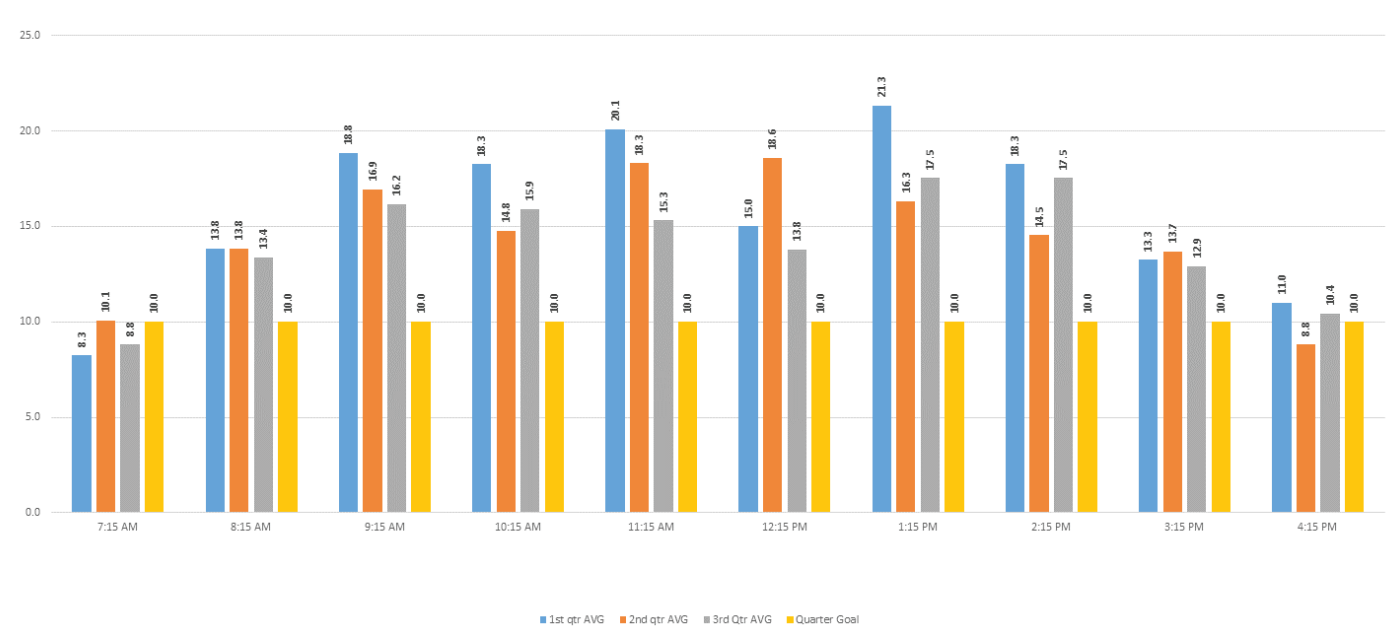

First, Second, and Third Quarter Weekday Trip Comparisons 2014 **Route 1E** **South Florida Ave Corridor** **:45 after**

First, Second and Third Quarter Saturday Trip Comparisons 2014 **Route 1E** **South Florida Ave Corridor** **:45 after**

First, Second, and third Quarter Weekday Trip Comparisons 2014 **Route 1GH** **South Florida Ave Corridor** **:45 after**

First, Second, and Third Saturday Quarter Trip Comparisons 2014 **Route 1GH** **South Florida Ave Corridor** **:45 after**

First, Second, and third Quarter Weekday Comparisons 2014 Route 3AB Lakeland Hills Corridor :15 after

First, Second, and Third Quarter Saturday Trip Comparisons 2014 Route 3AB Lakeland Hills Corridor :15 after