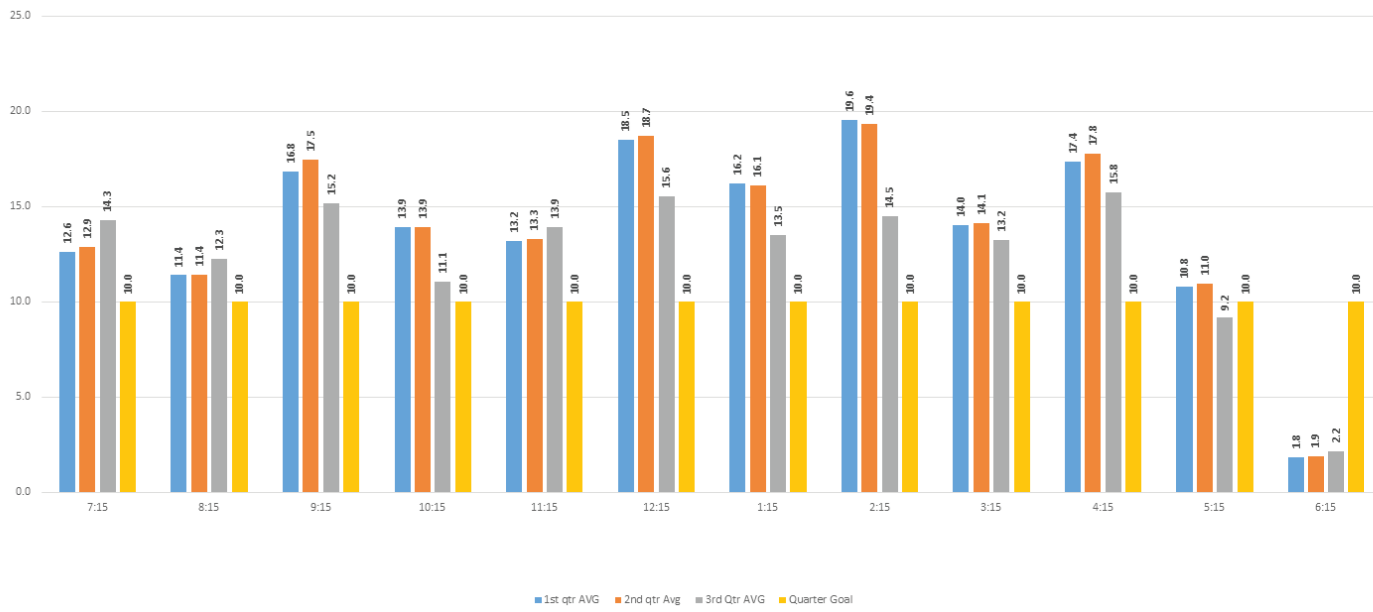

First, second, and Third Quarter Weekday Trip Comparison 2014   Route 58CD   College Connector   :15 after