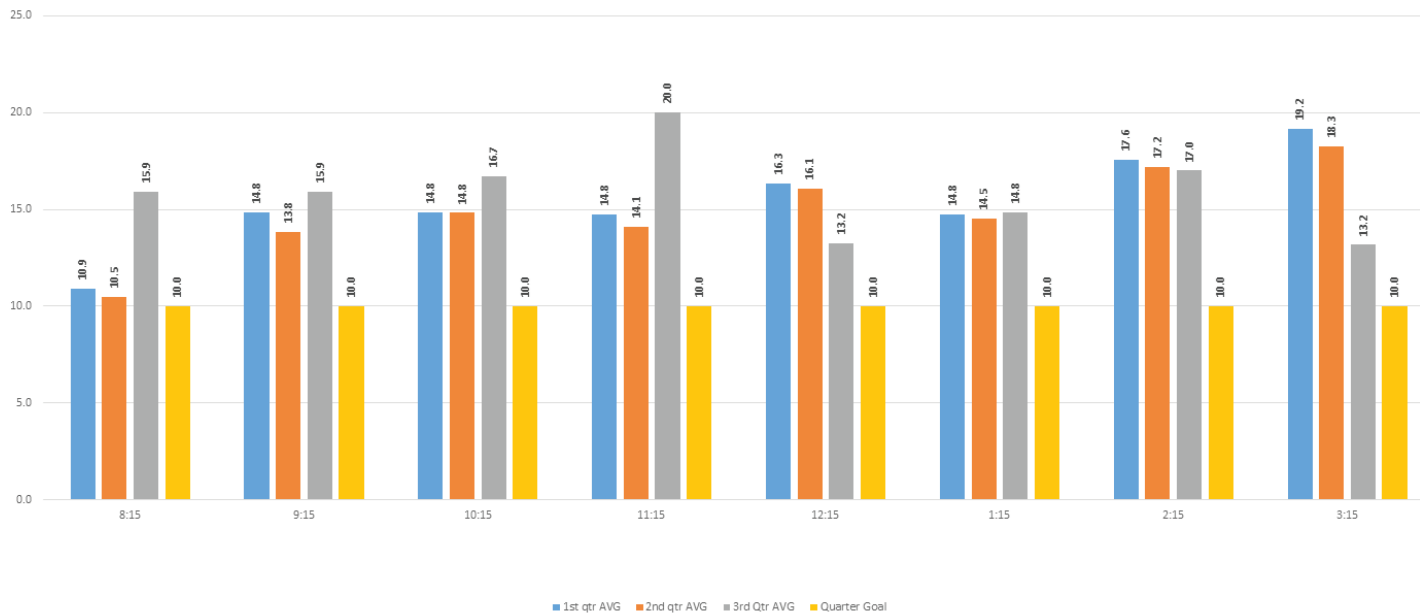

First, second, and Third Quarter Saturday Trip Comparisons 2014   **Route 15CD**   **Kathleen/Providence/Harden**   **:15 after**