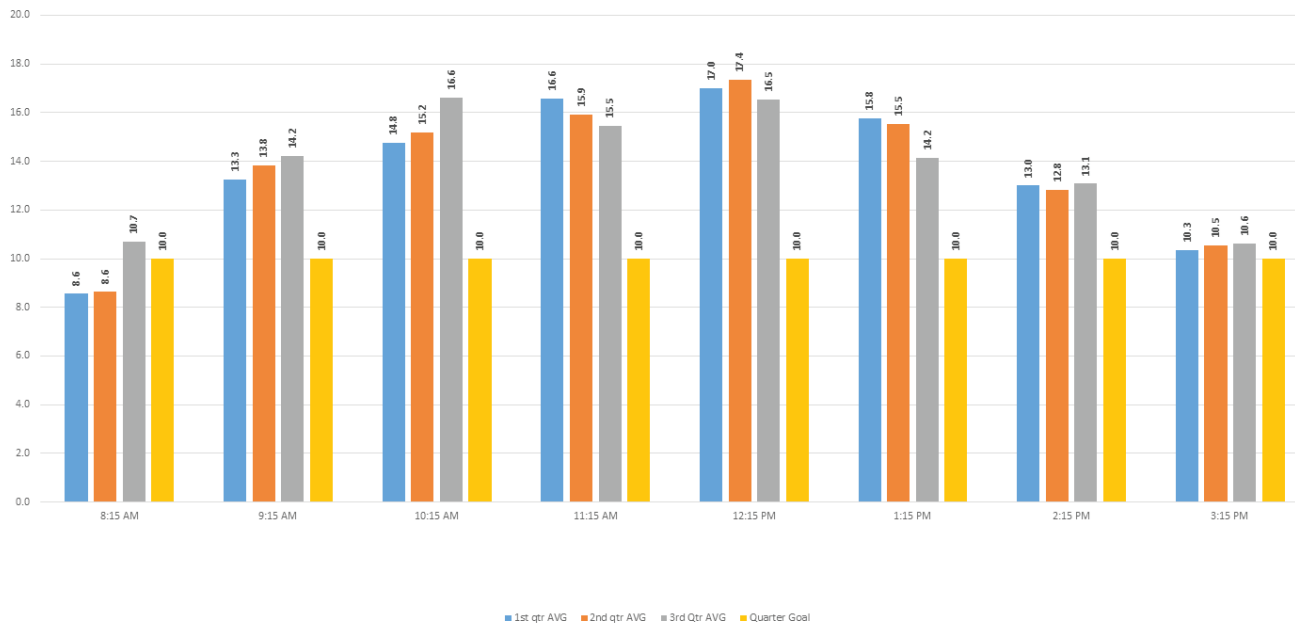

First, Second, and Third Quarter Saturday Trip Comparisons 2014   **Route 10AB**   **Circulator**   **:15 after**