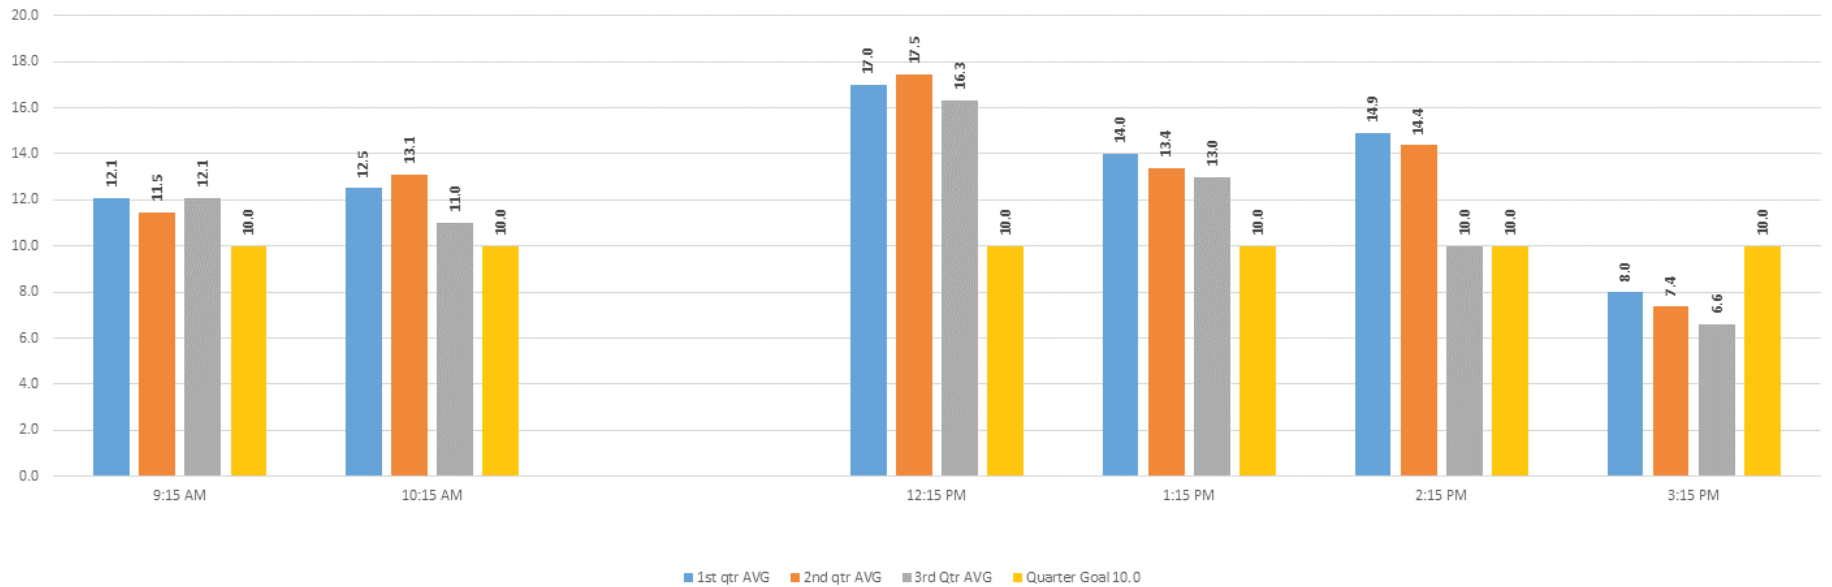

First, Second, and Third Quarter Saturday Trip Comparisons 2014 Route 47AB Duff Rd. Shuttle :15 after