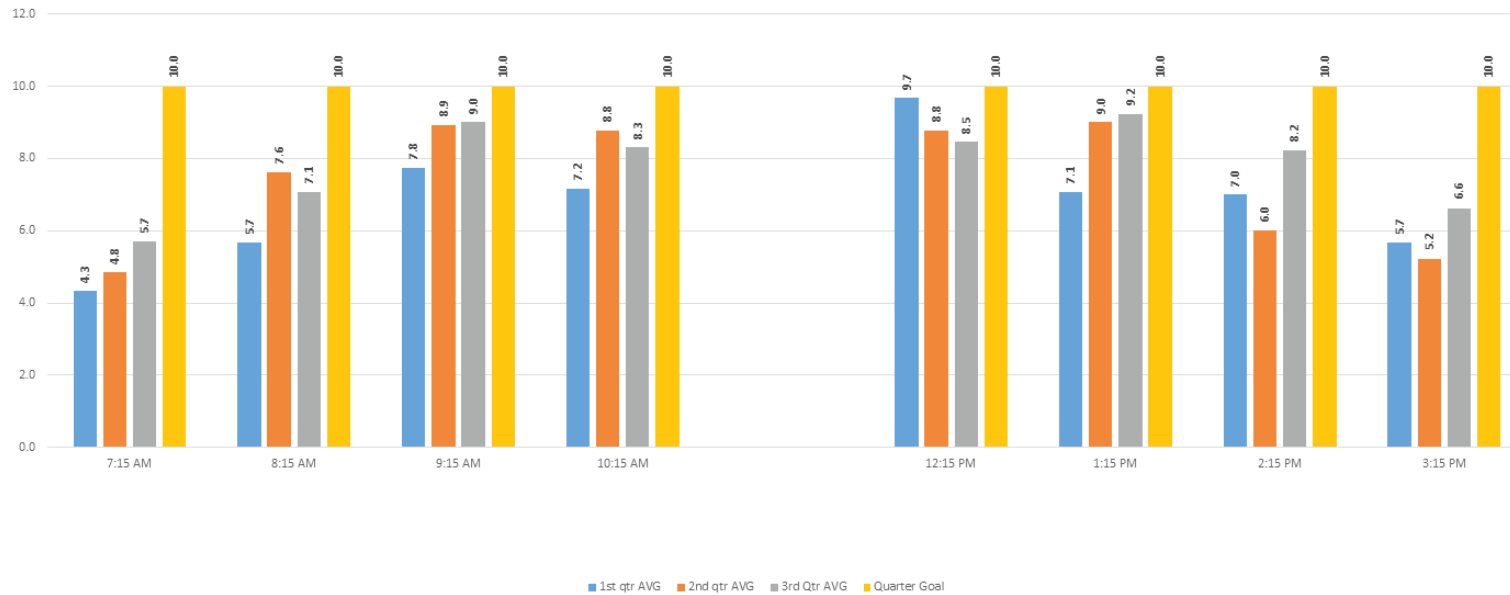

First, Second, and Third Quarter Saturday Trip Comparisons 2014   Route 11AB   North Winter Haven   :15 after